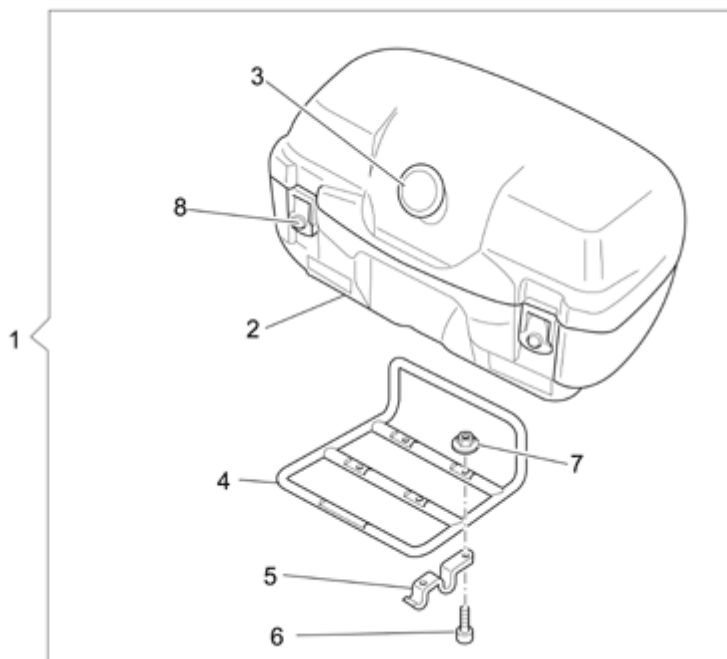

CALIFORNIA CLASSIC-TOURING 1100 2006-2007	GU080	00	TAB N.	13
	45 L TOP BOX TOURING				

Pos.	Description	Year	I_M	Country	Version	Code	Q.ty	P.Cod.
1	Top box kit 45 L	-	-	-	TOUR	-	GU03487501	1 DG15F
2	Top box 45 L	-	-	-	TOUR	-	GU03487600	1 DG15F
3	"MotoGuzzi" dec. 45 L	-	-	-	TOUR	-	GU03482000	1 -
4	Support plate	-	-	-	TOUR	-	GU31487765	1 DG189
5	Clamp	-	-	-	TOUR	-	GU03487802	2 -
6	Hex socket screw M6X20	-	-	-	TOUR	-	GU98350320	4 -
7	Flanged nut M6x9	-	-	-	TOUR	-	GU92660007	4 -
8	Lock	-	-	-	TOUR	-	GU03484001	2 -