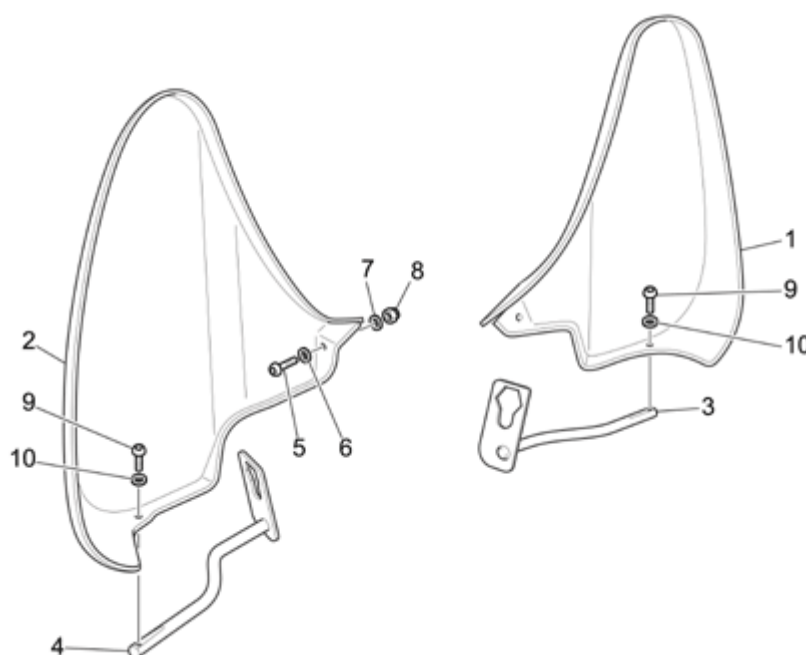

CALIFORNIA CLASSIC-TOURING 1100 2006-2007	GU080	00	TAB N.	11
	TOE GUARD TOURING				

Pos.	Description	Year	I_M	Country	Version	Code	Q.ty	P.Cod.
1	RH front footrest guard bianco	-	-	-	TOUR	w.grey	977237	1 -
	RH toe guard blank	-	-	-	TOUR	-	GU03586615	1 -
	RH toe guard black	-	-	-	TOUR	black	GU03586626	1 -
	RH toe guard red	-	-	-	TOUR	red	977236	1 -
2	LH toe guard black	-	-	-	TOUR	black	GU03586726	1 -
	LH front footrest guard rosso	-	-	-	TOUR	red	977240	1 -
	LH front footrest guard bianco	-	-	-	TOUR	w.grey	977241	1 -
	LH toe guard blank	-	-	-	TOUR	-	GU03586715	1 -
3	RH support	-	-	-	TOUR	-	GU03443915	1 -
4	LH support	-	-	-	TOUR	-	GU03444015	1 -
5	Screw w/ flange M6x25	-	-	-	TOUR	-	GU98223625	2 -
6	Nylon washer 6X17X1	-	-	-	TOUR	-	GU66478610	2 -
7	Washer 6,4x12x1,2	-	-	-	TOUR	-	GU95008306	2 -
8	Nut M6x1	-	-	-	TOUR	-	GU92630106	2 -
9	Hex socket screw M5x20	-	-	-	TOUR	-	GU98350215	2 -
10	Washer	-	-	-	TOUR	-	GU29577860	2 -