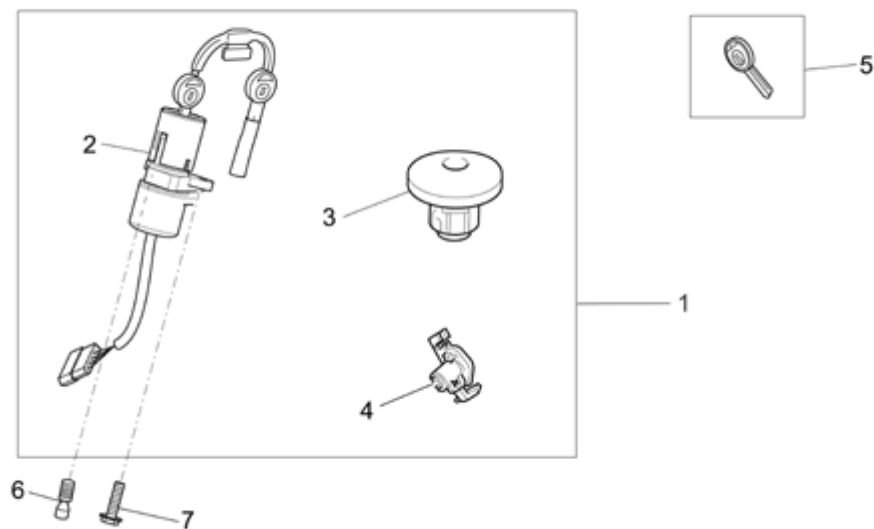

CALIFORNIA CLASSIC-TOURING 1100 2006-2007	GU080	00	TAB N.	35
	LOCK HARDWARE KIT				

Pos.	Description	Year	I_M	Country	Version	Code	Q.ty	P.Cod.
1	Lock hardware kit	-	-	-	-	GU03736870	1	DH009
2	Main switch - steering lock	-	-	-	-	GU01782500	1	DH029
3	Tank cap	-	-	-	-	GU03103970	1	DA029
4	Saddle lock	-	-	-	-	GU30462060	1	DH039
5	Non indented key blank	-	-	-	-	GU30735500	1	DH099
6	Special screw M8x15	-	-	-	-	GU97260415	1	-
7	Hex socket screw M8X16	-	-	-	-	GU98682416	1	-