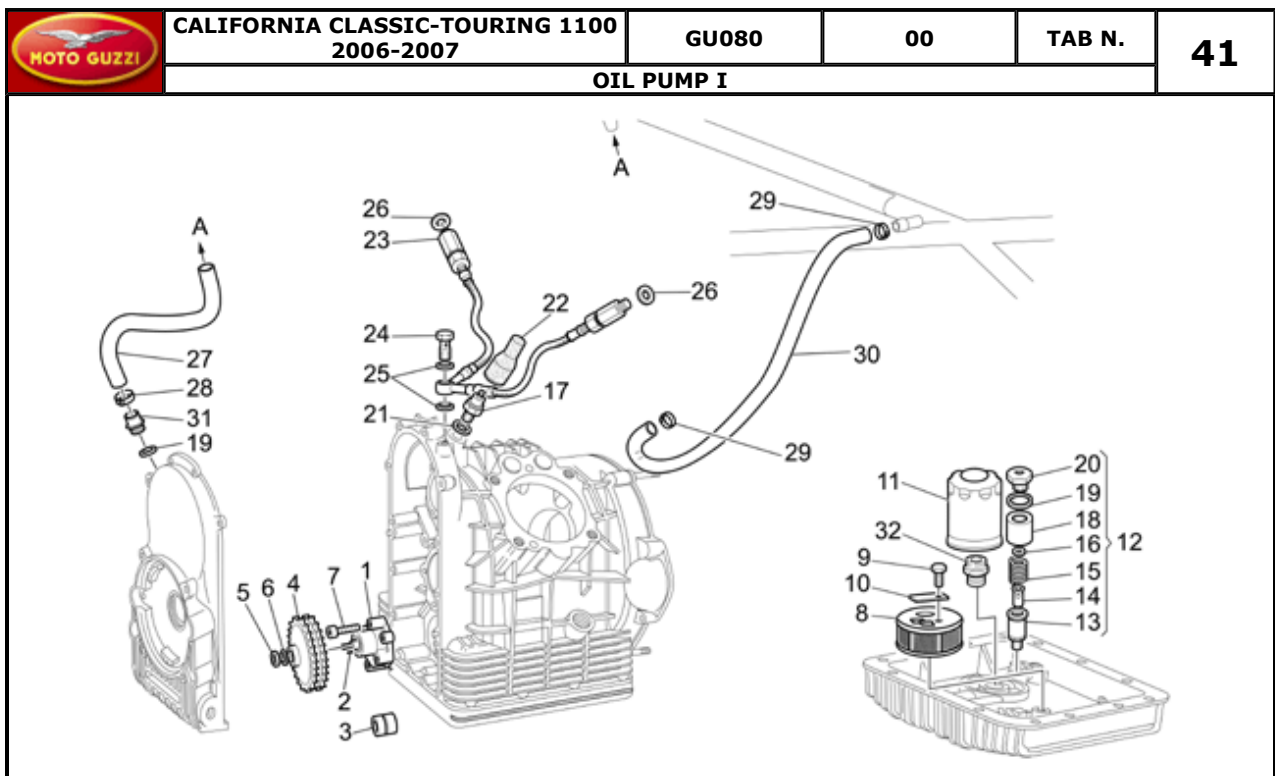

Pos.	Description	Year	I_M_	Country	Version	Code	Q.ty	P.Cod.
1	Oil pump	-	-	-	M3	GU30146400	1	AJ059
2	Transmission key	-	-	-	-	GU13148300	1	-
3	Roller bearing 10x22x20	-	-	-	M3	GU92252210	1	AI319
4	Oil pump gear	-	-	-	-	GU30147700	1	AJ079
5	Nut M8	-	-	-	M3	GU92606308	1	-
6	Spring washer	-	-	-	M3	GU95120085	1	-
7	Hex socket screw M8x30	-	-	-	M3	GU98682430	4	-
8	Oil filter	-	-	-	-	GU14152200	1	AO239
9	Hex screw M6X16	-	-	-	-	GU98084316	1	-
10	Plate	-	-	-	-	GU95187006	1	-
11	Oil filter	-	-	-	-	GU30153000	1	AO229
12	Oil valve cpl.	-	-	-	-	GU03158200	1	AJ119
13	Valve body	-	-	-	-	GU30158701	1	-
14	Piston	-	-	-	-	GU30150900	1	-
15	Spring	-	-	-	-	GU94321079	1	AJ129
16	Washer 6,15x11x0,8	-	-	-	-	GU95008206	1	-
17	Pressure sensor	-	-	-	-	GU17768750	1	AN039
18	Cup	-	-	-	-	GU30158800	1	-
19	Washer 18,25x24x1	-	-	-	-	GU18144350	3	-
20	Plug	-	-	-	-	GU30159000	1	-
21	Gasket 12,25	-	-	-	-	GU12006400	2	-
22	Cap	-	-	-	-	GU12717600	1	-
23	Pipe	-	-	-	-	GU05153630	1	AJ319
24	Screw	-	-	-	-	GU95990037	1	-
25	Gasket 8,25x15x1	-	-	-	-	GU12154200	2	-
26	Gasket	-	-	-	-	GU25656102	2	-
27	Pipe	-	-	-	-	GU03157460	1	-
28	Hose clamp	-	-	-	-	GU28157850	2	-
29	White hose clip d.13x6	-	-	-	-	AP8102764	2	-
30	Rubber pipe 12,5X7,8 5/16"	-	-	-	-	GU00823956080	1	-
31	Union	-	-	-	-	GU03007260	1	-
32	Union	-	-	-	-	GU30003800	1	-