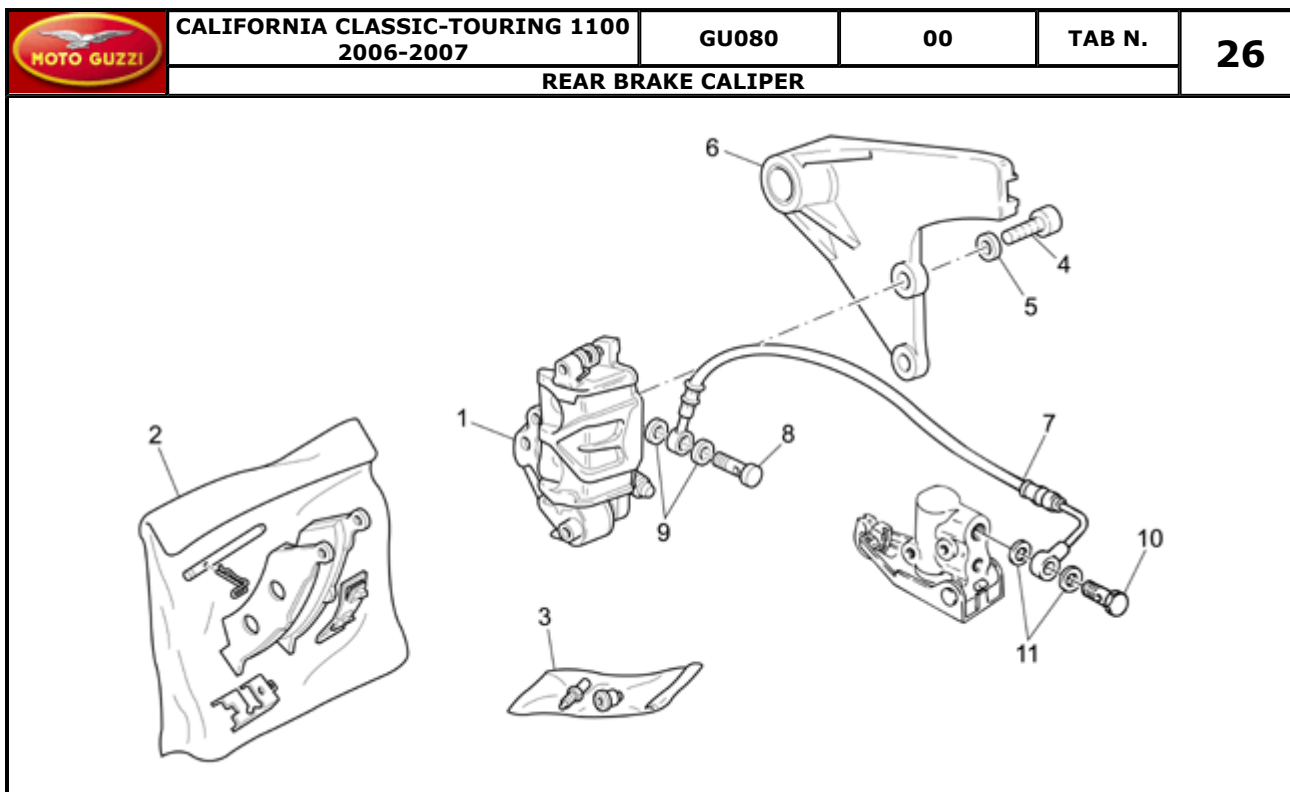

Pos.	Description	Year	I_M	Country	Version	Code	Q.ty	P.Cod.
1	Rear brake caliper, gold	-	-	-	-	GU03653001	1	IA06F
2	Pads kit	-	-	-	-	GU03654600	1	-
3	Bleeder+cap BREMBO D.10	-	-	-	-	GU31659260	2	IA11F
4	Hex socket screw M10x30	-	-	-	-	GU98682530	2	IA30F
5	Washer 10,5x16x1	-	-	-	-	GU19149800	2	-
6	Brake hanger plate	-	-	-	-	GU03635811	1	IA139
7	Brake hose	-	-	-	-	GU03657500	1	IA05F
8	Oil pipe screw *	-	-	-	-	GU95990028	1	-
9	Gasket	-	-	-	-	GU25656100	2	-
10	Bored screw	-	-	-	-	GU95990040	1	-
11	Gasket 12,25	-	-	-	-	GU12006400	2	-