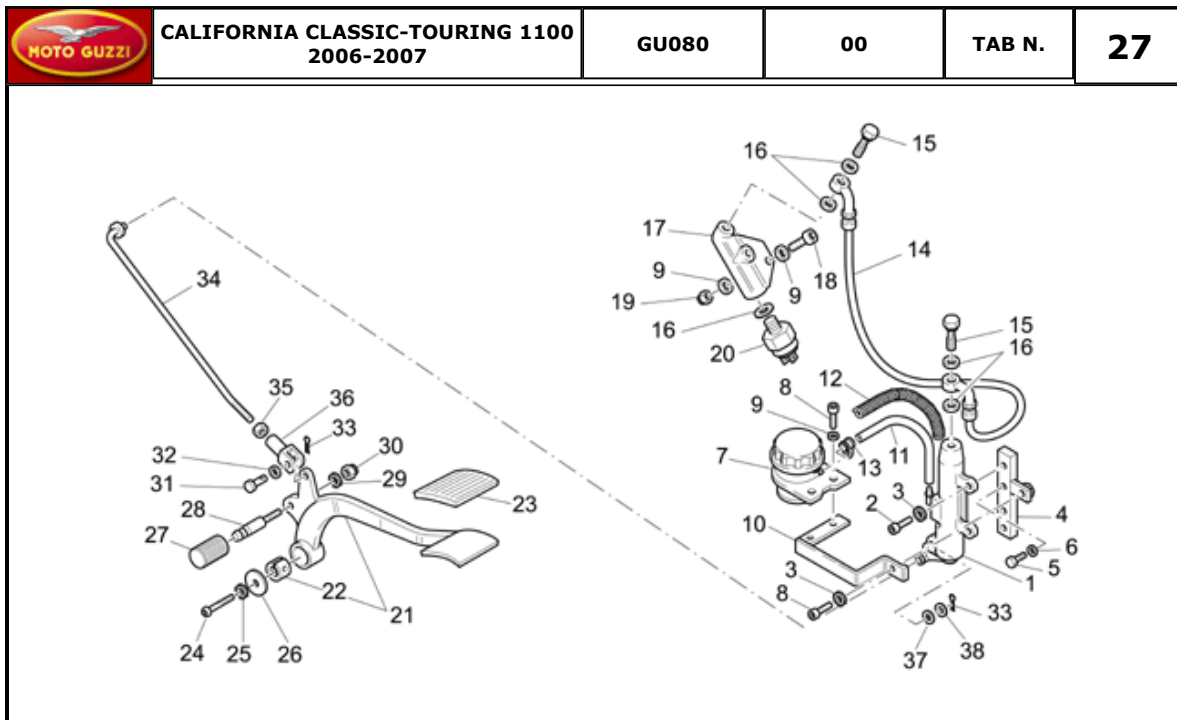

Pos.	Description	Year	I_M_	Country	Version	Code	Q.ty	P.Cod.
1	Rear master cylinder	-	-	-	-	GU30666960	1	IA00F
2	Hex socket screw M6x20	-	-	-	-	GU98682320	2	-
3	Washer 6,4x10x0,7	-	-	-	-	GU14217901	3	-
4	Support plate	-	-	-	-	GU30666760	1	-
5	Screw	-	-	-	-	GU98084412	2	-
6	Washer 8,4x13x0,8	-	-	-	-	GU14615901	2	-
7	Brake oil tank	-	-	-	-	GU65663500	1	IA12F
8	Hex socket screw M6x10	-	-	-	-	GU98682310	3	-
9	Washer 6,4x12x1,2	-	-	-	-	GU95008306	4	-
10	Oil tank plate	-	-	-	-	GU30666060	1	-
11	Oil pipe	-	-	-	-	GU00823950050	1	-
12	Spring	-	-	-	-	GU30665860	1	-
13	Hose clamp D9	-	-	-	-	GU61108500	2	-
14	Hose from pump to delayvalve	-	-	-	-	GU03658500	1	-
15	Oil pipe screw *	-	-	-	-	GU95990028	2	-
16	Gasket	-	-	-	-	GU25656100	2	-
17	Distributor	-	-	-	-	GU17656850	1	IA249
18	Hex socket screw M6x18	-	-	-	-	GU98682318	1	-
19	Nut M6*	-	-	-	-	GU92606206	1	-
20	Switch	-	-	-	-	GU63657000	1	CD00F
21	Rear brake lever	-	-	-	-	GU03675900	1	IA01F
22	Bush	-	-	-	-	GU30678160	1	-
23	Rubber pedal	-	-	-	-	GU43262180	1	-
24	Hex socket screw M8x16	-	-	-	-	GU98350416	1	-
25	Washer 8,4x15	-	-	-	-	GU03270300	1	-
26	Washer	-	-	-	-	GU03259100	1	-
27	Rubber pedal	-	-	-	-	GU13432640	1	-
28	Pin	-	-	-	-	GU18678350	1	-
29	Washer 6,4x12	-	-	-	-	GU03013800	1	-
30	Nut	-	-	-	-	GU92602206	1	-
31	Pin	-	-	-	-	GU95780267	1	-
32	Washer	-	-	-	-	GU95129111	1	-
33	Split pin	-	-	-	-	GU95500221	2	-
34	Tie rod	-	-	-	-	GU03675170	1	IA199
35	Nut	-	-	-	-	GU92609007	1	-
36	Fork	-	-	-	-	GU95740175	1	-
37	Washer 8,4x15x1,7	-	-	-	-	GU95129131	1	-
38	Washer 7,5x13x1	-	-	-	-	GU95100173	1	-