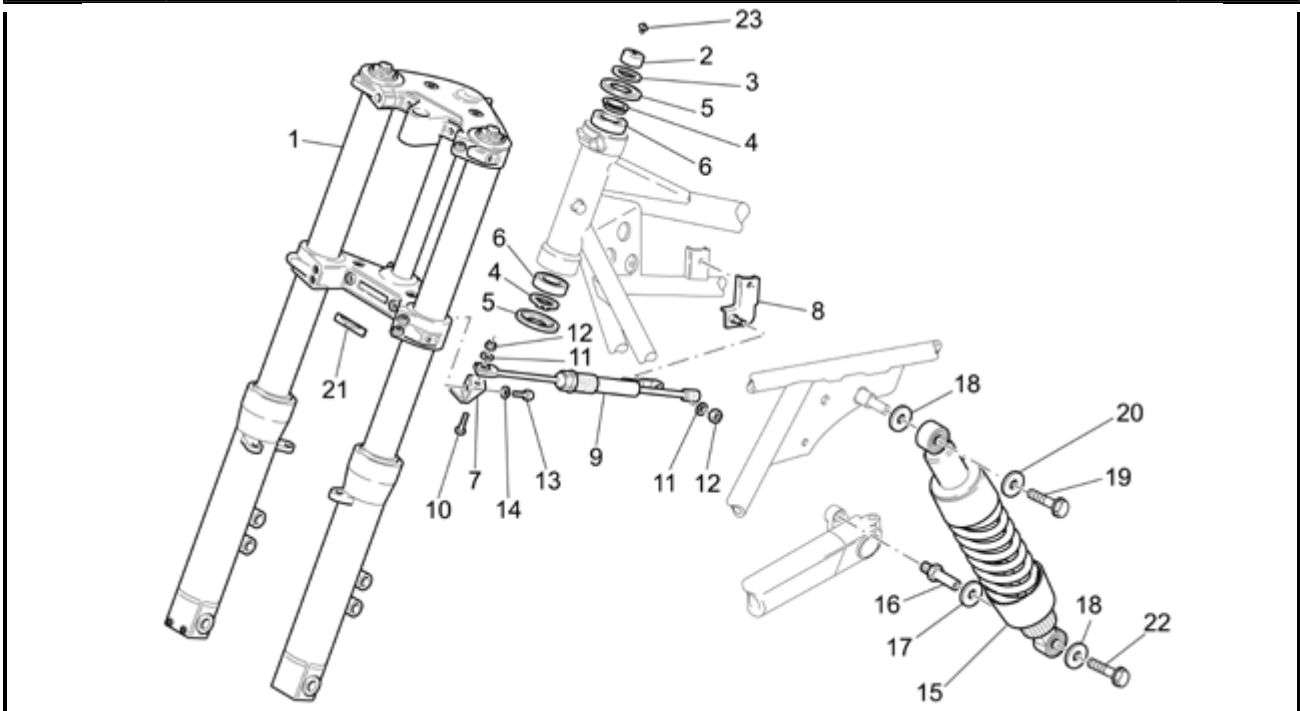

CALIFORNIA CLASSIC-TOURING 1100 2006-2007	GU080	00	TAB N.	14
	F.FORK-R.SHOCK ABSORBER				

Pos.	Description	Year	I_M	Country	Version	Code	Q.ty	P.Cod.
1	Front fork	-	-	-	-	GU03490270	1	BD009
2	Head fixing nut	-	-	-	-	GU30513401	1	-
3	Washer	-	-	-	-	GU30516500	1	-
4	Clearance washer	-	-	-	-	GU14516700	2	-
5	Dust cover	-	-	-	-	GU14517000	2	-
6	Tap.roller bearing	-	-	-	-	GU92249225	2	BA039
7	Shock absorber plate	-	-	-	-	GU03531800	1	-
8	Plate	-	-	-	-	GU03531000	1	-
9	Steering shock absorber	-	-	-	-	GU03530270	1	BC149
10	Hex screw M6x25	-	-	-	-	GU98084325	1	-
11	Washer 6,2X18X1	-	-	-	-	GU95100118	2	-
12	Nut M6X1	-	-	-	-	GU92630707	2	-
13	Hex socket screw M6x18	-	-	-	-	GU98370619	1	-
14	Washer 6,4x13x1,5	-	-	-	-	GU95005306	1	-
15	Rear shock absorber SACHS	-	-	-	-	GU03550214	2	BF00*
16	Rear swing arm pin	-	-	-	-	GU03555250	1	-
17	Washer	-	-	-	-	GU95129240	2	-
18	Washer 6,4x30x1,5	-	-	-	-	GU95005330	2	-
19	Screw w/ flange M6x16*	-	-	-	-	AP8152278	2	-
20	Washer 6,4x12x1,2	-	-	-	-	GU95100141	2	-
21	Decal "Aquila"	-	-	-	-	GU01517700	1	-
22	Screw w/ flange M6x12*	-	-	-	-	AP8152277	2	-
23	Plug	-	-	-	-	GU23943510	1	-