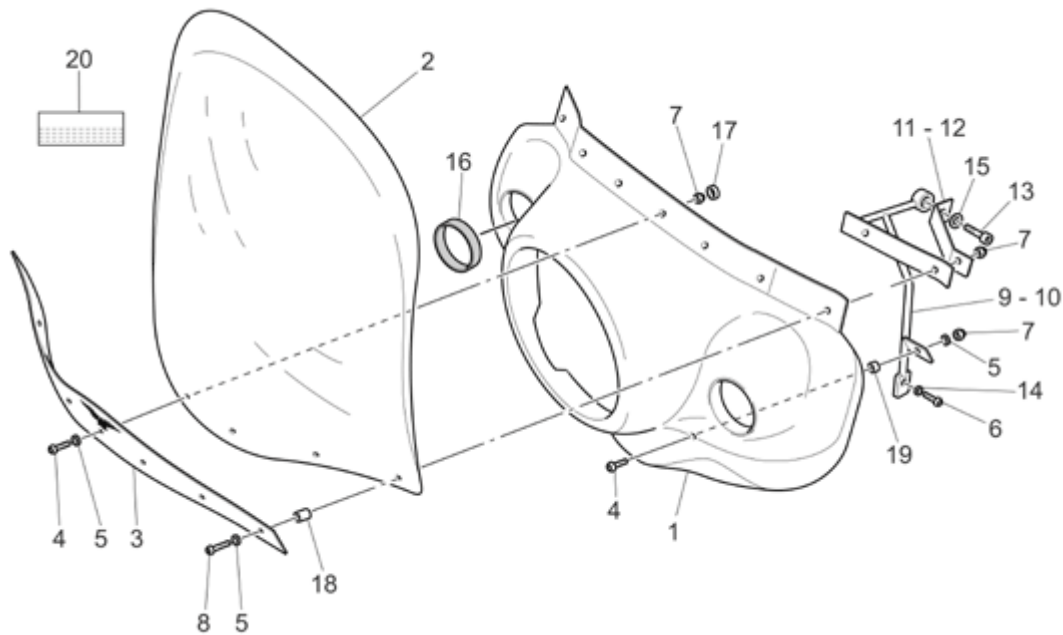

CALIFORNIA CLASSIC-TOURING 1100	GU080	00	TAB N.	10
	2006-2007	TOURING WINDSHIELD			

Pos.	Description	Year	I_M	Country	Version	Code	Q.ty	P.Cod.
1	Windshield bianco/grigio	-	-	-	TOUR	w.grey	977239	1 -
	Headlight windshield blank	-	-	-	TOUR	-	GU03575415	1 -
	Headlight windshield black	-	-	-	TOUR	black	GU03575426	1 -
	Windshield, red	-	-	-	TOUR	red	977238	1 -
2	Windscreen	-	-	-	TOUR	-	GU03577210	1 DG149
3	Steel cover	-	-	-	TOUR	-	GU03575515	1 -
4	Hex socket screw M6x20	-	-	-	TOUR	-	GU98370621	5 -
5	Washer 6,4x13x1,5	-	-	-	TOUR	-	GU95005306	9 -
6	Hex socket screw M5x20	-	-	-	TOUR	-	GU98350215	2 -
7	Flanged nut M6x9	-	-	-	TOUR	-	GU92660007	9 -
8	Hex socket screw M6X25	-	-	-	TOUR	-	GU98370625	4 -
9	RH windshield support	-	-	-	TOUR	-	GU03578515	1 -
10	LH windshield support	-	-	-	TOUR	-	GU03578615	1 -
11	RH clamp	-	-	-	TOUR	-	GU03578715	1 -
12	LH clamp	-	-	-	TOUR	-	GU03578815	1 -
13	Hex socket screw M6x35	-	-	-	TOUR	-	GU98370635	2 -
14	Washer 6,4x12x1,2	-	-	-	TOUR	-	GU95008306	2 -
15	Washer 6,4x12	-	-	-	TOUR	-	GU03013800	2 -
16	Gasket	-	-	-	TOUR	-	AP8144538	2 -
17	Gasket	-	-	-	TOUR	-	GU03573915	2 -
18	Spacer	-	-	-	TOUR	-	GU91110609	7 -
19	Spacer	-	-	-	TOUR	-	GU91120605	2 -
20	Decal "Attention"	-	-	-	TOUR	-	GU30944325	1 DI079