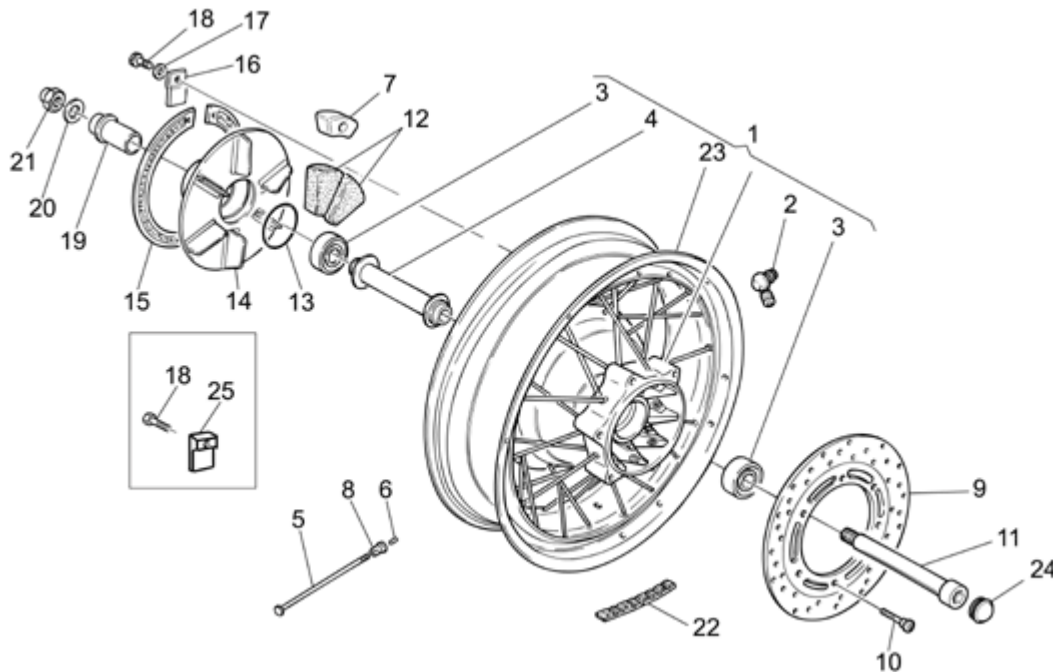

CALIFORNIA CLASSIC-TOURING 1100
2006-2007

GU080

00

TAB N.

23

Pos.	Description	Year	I_M	Country	Version	Code	Q.ty	P.Cod.
1	Rear wheel 4,00x17"	-	-	-	-	GU03630670	1	BB23F
2	Tubeless tyre valve	-	-	-	-	GU03617710	1	-
3	Ball bearing 20X47X14	-	-	-	-	GU92204220	2	BB01F
4	Spacer	-	-	-	-	GU03634010	1	BB32F
5	Spoke	-	-	-	-	GU03631411	40	BB12F
6	Dowel	-	-	-	-	GU98460404	40	-
7	Rubber cush drive hub stop	-	-	-	-	GU03636110	6	-
8	Nipples	-	-	-	-	GU03611711	40	BB13F
9	Rear brake disc gold	-	-	-	-	GU03635701	1	IA08F
10	Screw	-	-	-	-	GU30611460	6	IA09F
11	Rear wheel spindle	-	-	-	-	GU03633370	1	BB03F
12	Rubber coupling	-	-	-	-	GU03336810	12	BB15F
13	O-ring	-	-	-	-	GU90706490	1	-
14	Flexible coupling disc	-	-	-	-	GU30335260	1	BB169
15	Snap ring	-	-	-	-	GU14335303	1	-
16	Plate	-	-	-	-	GU17335950	1	-
17	Washer 6,4x12	-	-	-	-	GU03013800	1	-
18	Hex screw M6x12	-	-	-	-	GU98084312	4	-
19	Spacer	-	-	-	-	GU03634110	1	-
20	Washer 19x34x3	-	-	-	-	GU95008219	1	-
21	Nut M18	-	-	-	-	GU92630719	1	BB06F
22	Counterweight	-	-	-	-	GU14616150	1	BB29F
23	Rear wheel 4,00x17"	-	-	-	-	GU03630710	1	BB11F
24	Plug 15 mm	-	-	-	-	GU93180111	1	-
25	Plate	-	-	-	-	GU03632770	3	-