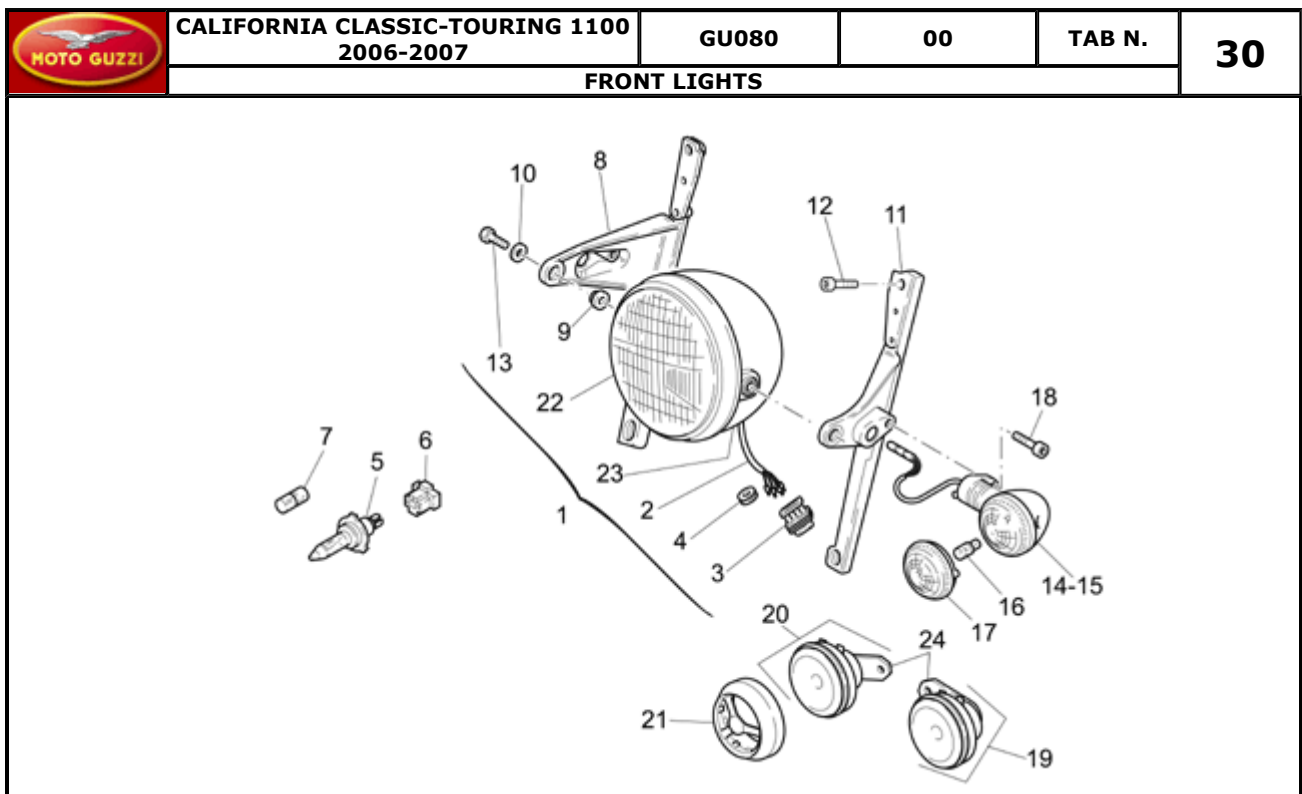

Pos.	Description	Year	I_M	Country	Version	Code	Q.ty	P.Cod.
1	Cpl headlightsteering headligh	-	-	AUS-J-UK	-	GU03740545	1	CB109
	Headlight	-	-	EU-USA	-	GU03740540	1	CB109
2	Wiring	-	-	-	-	GU02746900	1	CA019
3	4-way connector AMP	-	-	-	-	GU01756100	1	-
4	Rubber spacer	-	-	-	-	GU91551105	1	-
5	Lamp 12V-55/60W	-	-	-	-	GU93450232	1	CB149
6	Lampholder	-	-	-	-	GU01756220	1	CB179
7	Lamp 12V-4W	-	-	-	-	GU93450119	1	CB149
8	RH support	-	-	-	-	GU03496150	1	DE26A
9	Spacer	-	-	-	-	GU14439800	2	-
10	Washer 8,4x14,57x1,6	-	-	-	-	GU95005308	2	-
11	LH support	-	-	-	-	GU03496250	1	DE26B
12	Hex socket screw M6x18	-	-	-	-	GU98692318	4	-
13	Screw	-	-	-	-	GU98064425	1	-
14	RH front/LH rear turn indic.	-	-	-	-	GU03751631	1	CB09*
15	LH front/RH rear turn indic.	-	-	-	-	GU03751630	1	CB09*
16	Lamp 12V-10W	-	-	-	-	GU93450127	2	-
17	Turn indicator lens	-	-	-	-	GU31753765	2	CB01*
18	Hex socket screw M6x14	-	-	-	-	GU98682314	2	-
19	Electric hom H	-	-	-	-	GU01743790	1	CB069
20	Electric hom L	-	-	-	-	GU01743791	1	CB069
21	Horn mask	-	-	-	-	GU03744760	2	-
22	Optical group	-	-	EU-USA	-	GU03740430	1	CB139
	Optical group	-	-	AUS-J-UK	-	GU03740431	1	CB139
23	Cap rear black	-	-	-	-	GU03740437	1	CB189
24	Clamp	-	-	-	-	GU01744200	2	-