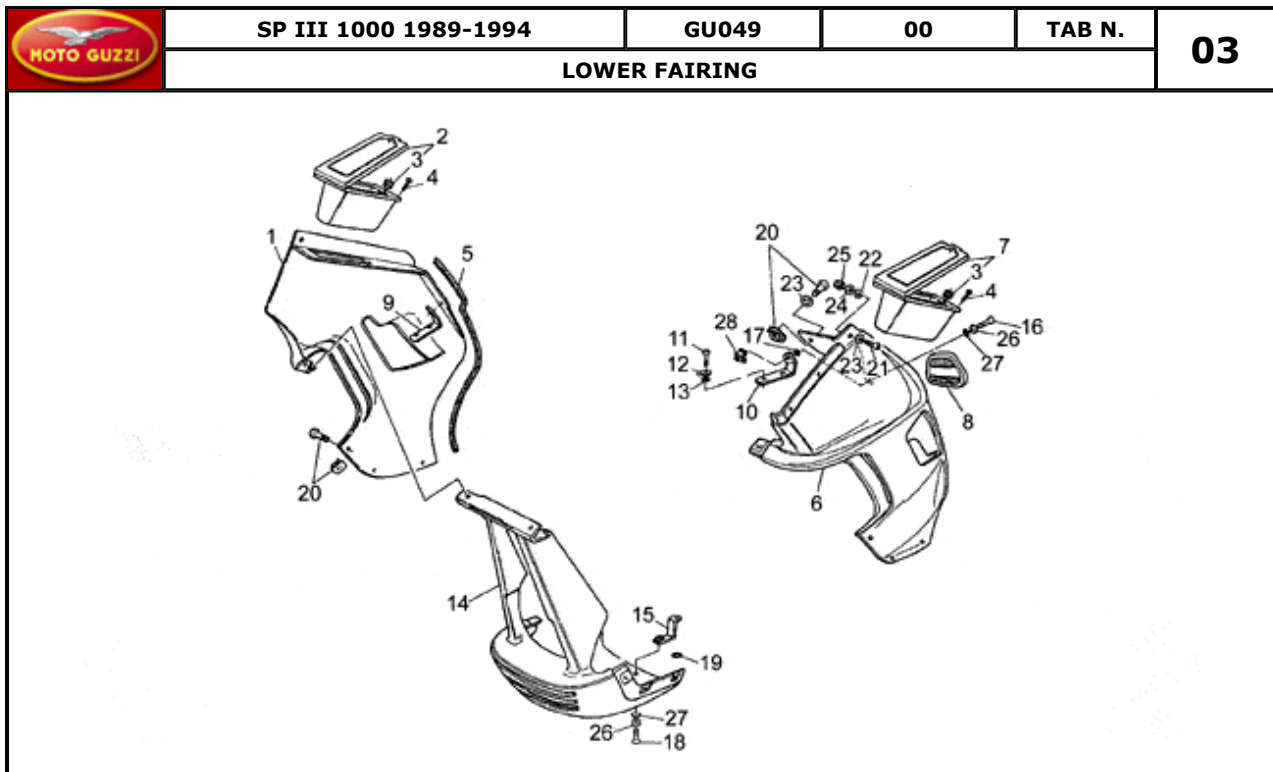

Pos.	Description	Year	I_M_	Country	Version	Code	Q.ty	P.Cod.
1	RH Fairing section	-	-	-	-	g.c-g.s	GU30570311	1
	RH Fairing section	-	-	-	-	v.p	GU30570312	1
	RH Fairing section	-	-	-	-	gr	GU305703101	1
2	RH container	-	-	-	-	-	GU30576210	1
3	Rubber spacer	-	-	-	-	-	GU91551085	2
4	Screw	-	-	-	-	-	GU99210316	8
5	Gasket	-	-	-	-	-	GU00823932085	1
6	LH Fairing section	-	-	-	-	gr	GU305704101	1
	LH Fairing section	-	-	-	-	g.c-g.s	GU30570411	1
	LH Fairing section	-	-	-	-	v.p	GU30570412	1
7	LH container	-	-	-	-	-	GU30576310	1
8	Protection	-	-	-	-	-	GU30941710	2
9	RH clamp	-	-	-	-	-	GU30579110	1
10	RH clamp	-	-	-	-	-	GU30579210	1
11	Hex socket screw M6x18	-	-	-	-	-	GU98610335	4
12	Washer	-	-	-	-	-	GU95001206	4
13	Spacer	-	-	-	-	-	GU91180605	4
14	Pillar	-	-	-	-	g.c-g.s	GU30570511	1
	Pillar	-	-	-	-	v.p	GU30570512	1
	Pillar	-	-	-	-	gr	GU305705101	1
15	Plate	-	-	-	-	-	GU28579160	1
16	Screw	-	-	-	-	-	GU98250625	2
17	Spacer	-	-	-	-	-	GU90716067	2
18	Screw	-	-	-	-	-	GU98250618	1
19	Rubber spacer	-	-	-	-	-	GU93110060	1
20	Screw complete	-	-	-	-	-	GU97250616	12
21	Screw	-	-	-	-	-	GU98230625	2
22	Washer 6,4x10x0,7	-	-	-	-	-	GU14217901	2
23	Washer	-	-	-	-	-	GU29577860	12
24	Washer	-	-	-	-	-	GU95100123	2
25	Cap nut	-	-	-	-	-	GU92781065	2
26	Washer	-	-	-	-	-	GU18577850	3
27	O-ring	-	-	-	-	-	GU45212400	3
28	Captive nut	-	-	-	-	-	GU92660601	2