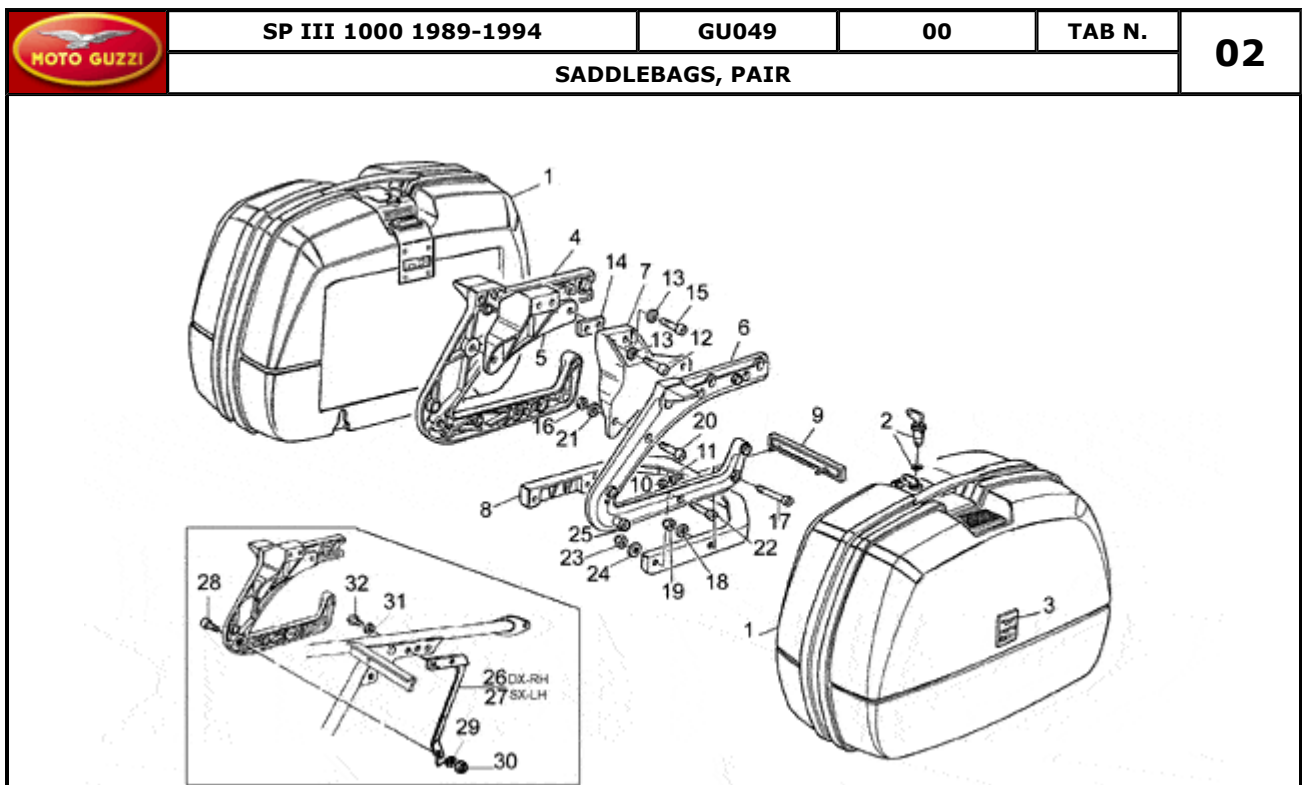

Pos.	Description	Year	I_M	Country	Version	Code	Q.ty	P.Cod.
1	Hard saddlebag	-	-	-	-	GU30482510	2	
2	Lock	-	-	-	-	GU30489910	2	
3	Trademark sticker	-	-	-	-	GU30482010	2	
4	RH support	-	-	-	-	GU30485010	1	
5	RH support	-	-	-	-	GU30481310	1	
6	LH support	-	-	-	-	GU30486510	1	
7	LH support	-	-	-	-	GU30481410	1	
8	U-bolt	-	-	-	-	GU30486810	1	
9	Rear reflector	-	-	-	-	GU28745800	1	
10	Nut	-	-	-	-	GU92602204	2	
11	Washer	-	-	-	-	GU95129080	2	
12	Screw	-	-	-	-	GU98610445	2	
13	Washer 8,4X13X0,8	-	-	-	-	GU14615901	4	
14	Plate	-	-	-	-	GU30489110	2	
15	Screw	-	-	-	-	GU98610440	2	
16	Cap nut	-	-	-	-	GU92781082	4	
17	Screw M6x50	-	-	-	-	GU98250650	2	
18	Washer 6,15x11x0,8	-	-	-	-	GU95004206	2	
19	Nut M6x1	-	-	-	-	GU92630106	2	
20	Screw	-	-	-	-	GU98612425	4	
21	Spring washer 8x15x0,3	-	-	-	-	GU61270300	4	
22	Screw	-	-	-	-	GU98610435	2	
23	Nut	-	-	-	-	GU92630108	2	
24	Washer	-	-	-	-	GU95004208	2	
25	T bush	-	-	-	29095C	GU29530580	2	
26	RH clamp	-	-	-	-	GU30487110	1	
27	LH clamp	-	-	-	-	GU30487010	1	
28	Screw	-	-	-	-	GU98612425	2	
29	Washer	-	-	-	-	GU95100256	2	
30	Nut	-	-	-	-	GU92630108	2	
31	Washer 8,4X13X0,8	-	-	-	-	GU14615901	4	
32	Screw	-	-	-	-	GU98230810	4