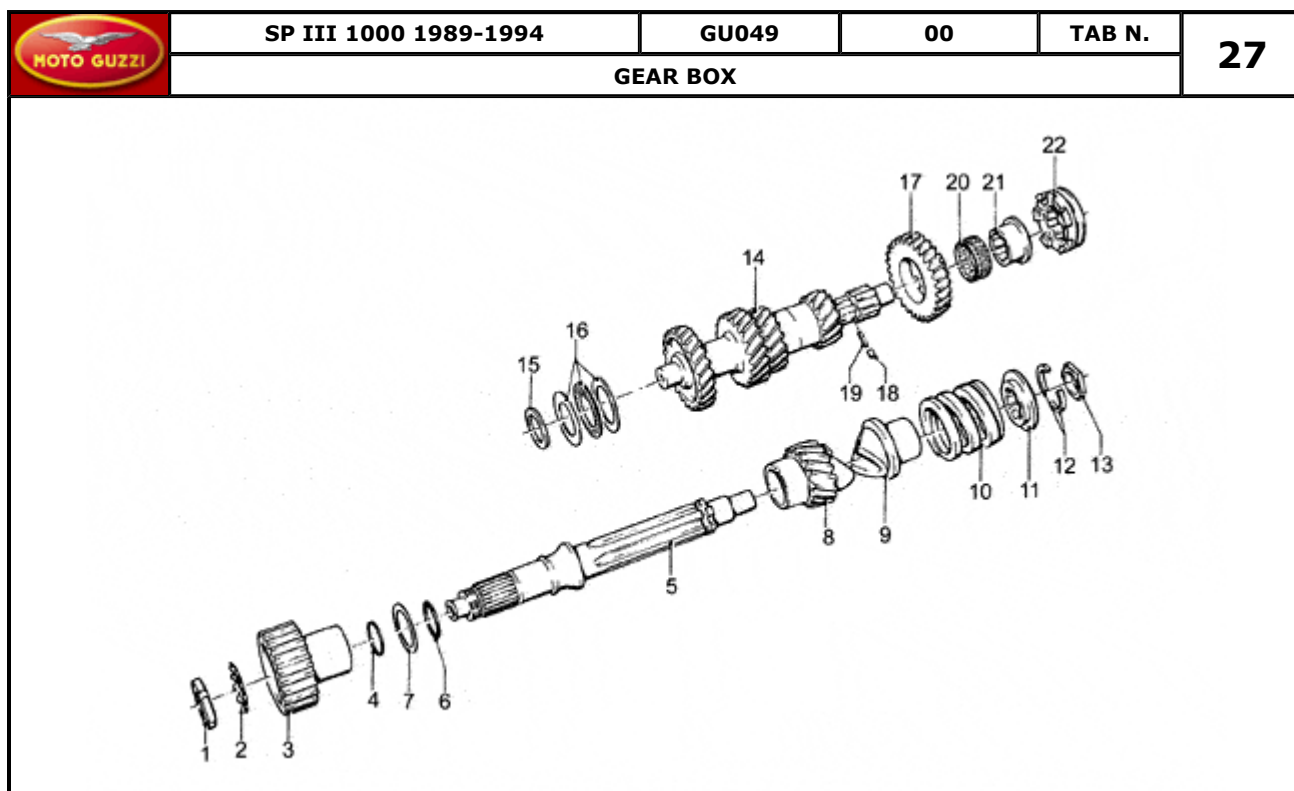

Pos.	Description	Year	I_M_	Country	Version	Code	Q.ty	P.Cod.
1	Ring nut	-	-	-	-	GU93601022	1	
2	Washer 22x20x3,9	-	-	-	-	GU95028022	1	
3	Clutch gear	-	-	-	-	GU30081810	1	
4	O-ring 23,52x1,78	-	-	-	-	GU90706235	1	
5	Clutch shaft	-	-	-	-	GU14210702	1	
6	O-ring 20,24X2,62	-	-	-	-	GU90706203	1	
7	Oil-spreading washer 25,1x36x0,5	-	-	-	-	GU14218401	1	
8	Gear Z=17	-	-	-	-	GU14211110	1	
9	Hose	-	-	-	-	GU14211201	1	
10	Belleville spring	-	-	-	-	GU13211500	1	
11	Disc	-	-	-	-	GU14211600	1	
12	Half ring	-	-	-	-	GU12211700	2	
13	Spacer	-	-	-	-	GU14219401	1	
14	Primary gear shaft	-	-	-	-	GU14210513	1	
15	Thrust washer sp.2	-	-	-	-	GU18211050	1	
	Thrust washer sp.2,1	-	-	-	-	GU18211051	1	
	Thrust washer sp.2,2	-	-	-	-	GU18211052	1	
	Thrust washer sp.2,4	-	-	-	-	GU18211054	1	
16	Roller bearing	-	-	-	-	GU92258525	1	
17	Gear 5a Z=28	-	-	-	-	GU14212013	1	
18	Roller	-	-	-	-	GU92296750	1	
19	Spring	-	-	-	-	GU94321051	1	
20	Roller cage 30x35x13	-	-	-	-	GU92251030	1	
21	Bush 5a AP	-	-	-	-	GU14212210	1	
22	Sliding sleeve 5a	-	-	-	-	GU14231510	1