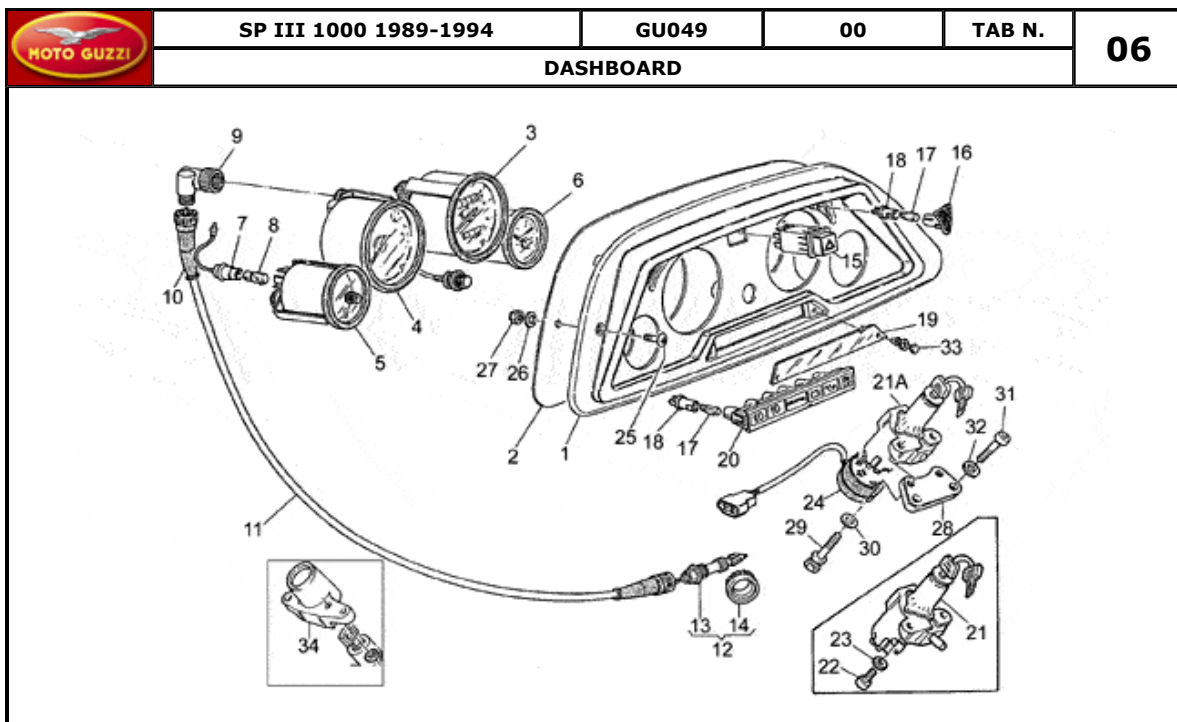

Pos.	Description	Year	I_M_	Country	Version	Code	Q.ty	P.Cod.
1	Dashboard	-	-	-	-	GU29766260	1	
2	Plate	-	-	-	-	GU29764160	1	
3	Speedometer	-	-	-	-	GU29761560	1	
4	Tachometer MOTOPLAT	-	-	-	-	GU29767260	1	
5	Clock assy.	-	-	-	00697N	GU29783061001	1	
6	Voltmeter	-	-	-	-	GU29784960	1	
7	Lampholder	-	-	-	-	GU17760650	2	
8	Lamp 12V 3W	-	-	-	-	GU17762150	3	
9	Gear 90°	-	-	-	-	GU17768360	1	
10	Sheath	-	-	-	-	GU17762200	1	
11	Speedometer transmission	-	-	-	-	GU12760400	1	
12	Gear Z5/11	-	-	-	-	GU14762510	1	
13	Pinion Z5	-	-	-	-	GU12763300	1	
14	Chain ring Z11	-	-	-	-	GU14766110	1	
15	Turn indicator switch	-	-	-	-	GU28745761	1	
16	Blinker indicator light holder	-	-	-	-	GU65758970	2	
17	Lamp 12V-1,2W	-	-	-	-	GU93450140	8	
18	Lampholder	-	-	-	-	GU19768680	8	
19	Panel with lenses	-	-	-	-	GU29781160	1	
20	Indicator light box	-	-	-	-	GU27766985	1	
21	Main switch - steering lock	-	-	-	1A	GU30782510	1	
	Main switch - steering lock	-	-	-	2A	GU30782511	1	
22	Screw	-	-	-	-	GU98230825	2	
23	Spring washer 8x15x0,3	-	-	-	-	GU61270300	2	
24	Commutator wiring	-	-	-	-	GU29731460	1	
25	Screw	-	-	-	-	GU98326021	2	
26	Washer	-	-	-	-	GU95000206	2	
27	Nut M6x1	-	-	-	-	GU92630106	2	
28	Commutator support	-	-	-	-	GU30782310	1	
	Commutator support	-	-	D	-	GU30782311	1	
29	Shear rivet	-	-	-	-	GU97260425	2	
	Shear rivet	-	-	D	-	GU97260440	2	
30	Washer	-	-	-	-	GU95000208	2	
31	Screw	-	-	D	-	GU97260435	2	
	Screw M8X35	-	-	-	-	GU98620435	2	
32	Washer	-	-	-	-	GU95004208	2	
33	Fixing pin	-	-	-	-	GU30753310	2	
34	Cover	-	-	D	-	GU30783611	1