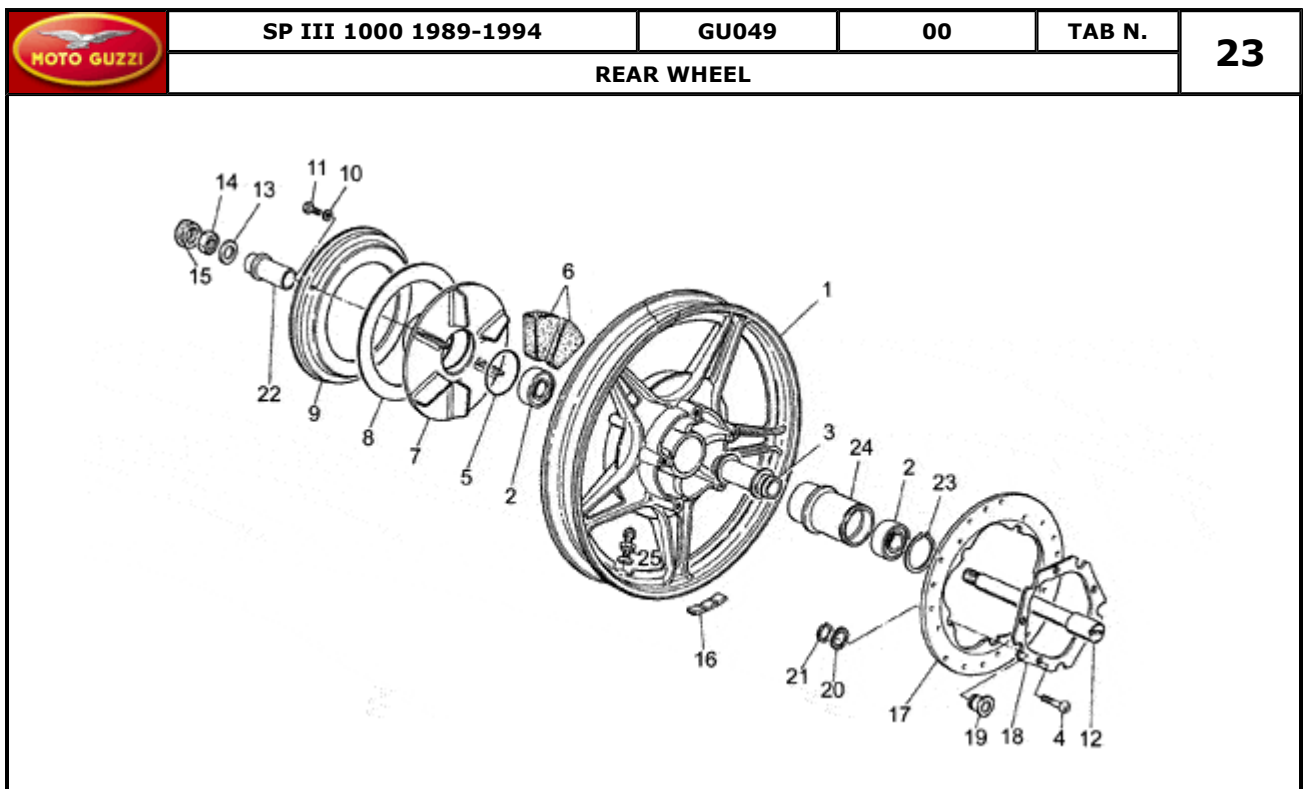

Pos.	Description	Year	I_M	Country	Version	Code	Q.ty	P.Cod.
1	Rear wheel	-	-	-	-	GU29630650	1	
2	Ball bearing 20X47X14	-	-	-	-	GU92204220	2	
3	Bearing internal spacer	-	-	-	-	GU14634050	1	
4	Screw	-	-	-	-	GU98230825	5	
5	O-ring	-	-	-	-	GU90706490	1	
6	Flexible coupling rubber	-	-	-	-	GU14336803	12	
7	Flexible coupling disc	-	-	-	-	GU14335203	1	
8	Ring	-	-	-	-	GU14335350	1	
9	Flange	-	-	-	-	GU14335650	1	
10	Spring washer 8x15x0,3	-	-	-	-	GU61270300	3	
11	Hex screw M6X20	-	-	-	-	GU98054320	3	
12	Rear wheel spindle	-	-	-	-	GU28633300	1	
13	Washer	-	-	-	-	GU14634400	1	
14	Nut M6X1,5	-	-	-	-	GU92602316	1	
15	Plug	-	-	-	-	GU62616800	1	
16	Counterweight	-	-	-	-	GU14616150	2	
17	Outer brake disk	-	-	-	-	GU28613670	1	
18	Inner brake disk	-	-	-	-	GU28613770	1	
19	Bush	-	-	-	-	GU28613560	5	
20	Belleville spring	-	-	-	-	GU28618860	5	
21	Circlip	-	-	-	-	GU90271022	5	
22	Spacer	-	-	-	-	GU17634150	1	
23	Circlip	-	-	-	-	GU90271055	1	
24	Hub	-	-	-	-	GU14632250	1	
25	Air valve	-	-	-	-	GU28617760	1