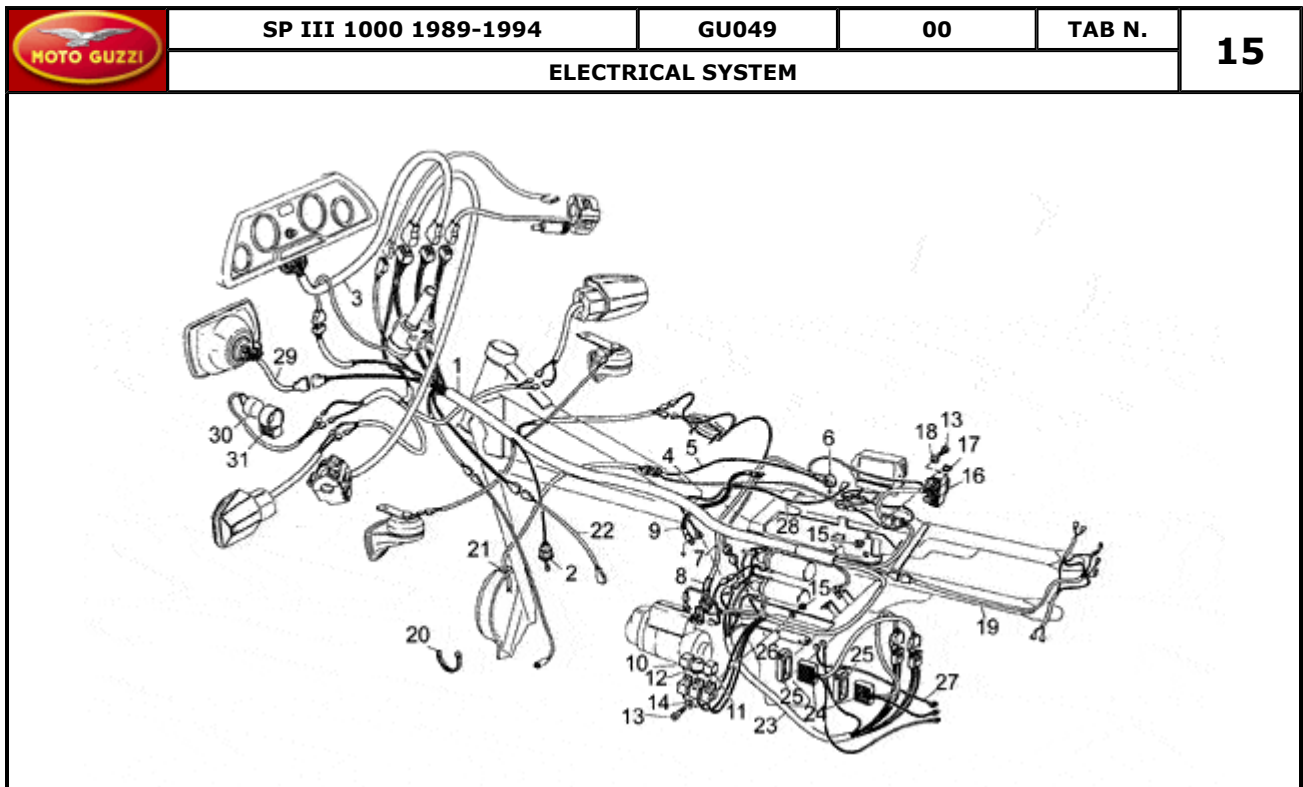

Pos.	Description	Year	I_M	Country	Version	Code	Q.ty	P.Cod.
1	Electrical system	-	-	-	-	GU30747110	1	
2	Cap	-	-	-	-	GU12717600	1	
3	Dashboard cable	-	-	-	-	GU30747210	1	
4	Alternator-regulator wiring	-	-	-	-	GU29725850	1	
5	Battery-alternator cable	-	-	-	-	GU29726450	1	
6	Cap	-	-	-	-	GU23707100	1	
7	Wire	-	-	-	-	GU14748450	1	
8	Cap	-	-	-	-	GU19707100	1	
9	Ground-battery lead	-	-	-	-	GU28747960	1	
10	Siren relay	-	-	-	-	GU28732560	1	
11	Starting relay	-	-	-	-	GU30732510	1	
12	Flasher unit	-	-	-	-	GU17750520	1	
13	Screw	-	-	-	-	GU98202516	4	
14	Washer	-	-	-	-	GU95004205	2	
15	Captive nut	-	-	-	-	GU92660501	4	
16	Fuse holder box	-	-	-	-	GU27743050	1	
17	Fuse 15A	-	-	-	-	GU28742560	6	
18	Washer 5,25x14x1,5	-	-	-	-	GU95100059	2	
19	Taillight wiring harness	-	-	-	-	GU30747310	1	
20	Hose clamp 3,6x20,6	-	-	-	-	GU14609650	1	
21	Rubber spacer	-	-	-	-	GU19007700	1	
22	Fuel cable	-	-	-	-	GU30759710	1	
23	H.T. wiring	-	-	-	-	GU29722170	1	
24	Electronic control unit	-	-	-	-	GU30721410	2	
25	Flexible support	-	-	-	-	GU27723835	2	
26	Capacitor	-	-	-	-	GU27710435	1	
27	Wire	-	-	-	-	GU18759550	1	
28	Alternator-regulator wiring	-	-	-	-	GU29748550	1	
29	Headlight wiring w/harness	-	-	-	-	GU14747455	1	
30	Horn	-	-	-	-	GU28787247	1	
31	Block	-	-	-	-	GU17751200	1