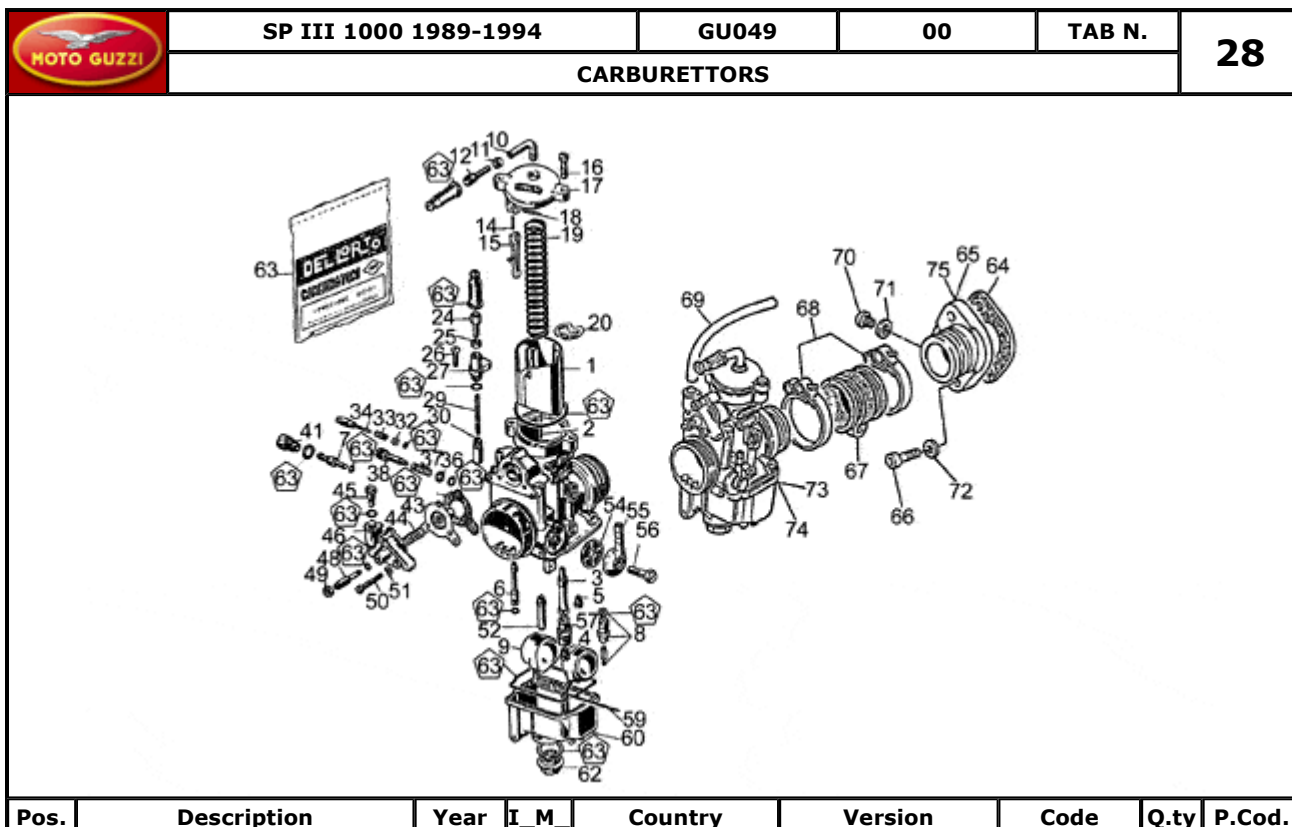

Pos.	Description	Year	I_M	Country	Version	Code	Q.ty	P.Cod.
1	Gas valve 60/3	-	-	-	-	GU30937510	1	
2	Conical pin	-	-	-	-	GU28937750	1	
3	Needle valve AR268	-	-	-	-	GU30935510	1	
4	Main jet 130	-	-	-	-	GU28935711	1	
5	Idle jet 50	-	-	-	-	GU66935910	1	
6	Starter jet 70	-	-	-	-	GU14936050	1	
7	Pump jet 33	-	-	-	-	GU28939050	1	
8	Needle valve 300	-	-	-	-	GU30939110	1	
9	Float	-	-	-	-	GU14933000	1	
10	Pipe	-	-	-	-	GU49938900	1	
11	Nut	-	-	-	-	GU49938800	1	
12	Wire tensioner screw	-	-	-	-	GU53937200	1	
14	Spring	-	-	-	-	GU14938050	1	
15	Pump control lever	-	-	-	DO1	000000	1	
16	Screw	-	-	-	-	GU14934650	1	
17	Cover	-	-	-	DO2	000000	1	
18	Pin	-	-	-	DO3	000000	1	
19	Gas valve spring	-	-	-	DO4	000000	1	
20	Conical pin clip	-	-	-	DO5	000000	1	
24	Wire tensioner screw	-	-	-	-	GU12937200	1	
25	Nut	-	-	-	-	GU12937300	1	
26	Screw	-	-	-	-	GU13937900	1	
27	Starter device cover	-	-	-	-	GU17937450	1	
29	Spring	-	-	-	-	GU13937600	1	
30	Starter valve	-	-	-	-	GU13937800	1	
32	Flat washer	-	-	-	-	GU65933700	1	
33	Spring	-	-	-	-	GU13936300	1	
34	Screw	-	-	-	-	GU30936210	1	
36	Flat washer	-	-	-	-	GU14931650	1	
37	Spring	-	-	-	-	GU13936700	1	
38	Gas valve adjuster screw	-	-	-	-	GU13936600	1	
41	Jetholder	-	-	-	DO6	000000	1	
43	Diaphragm	-	-	-	-	GU14931050	1