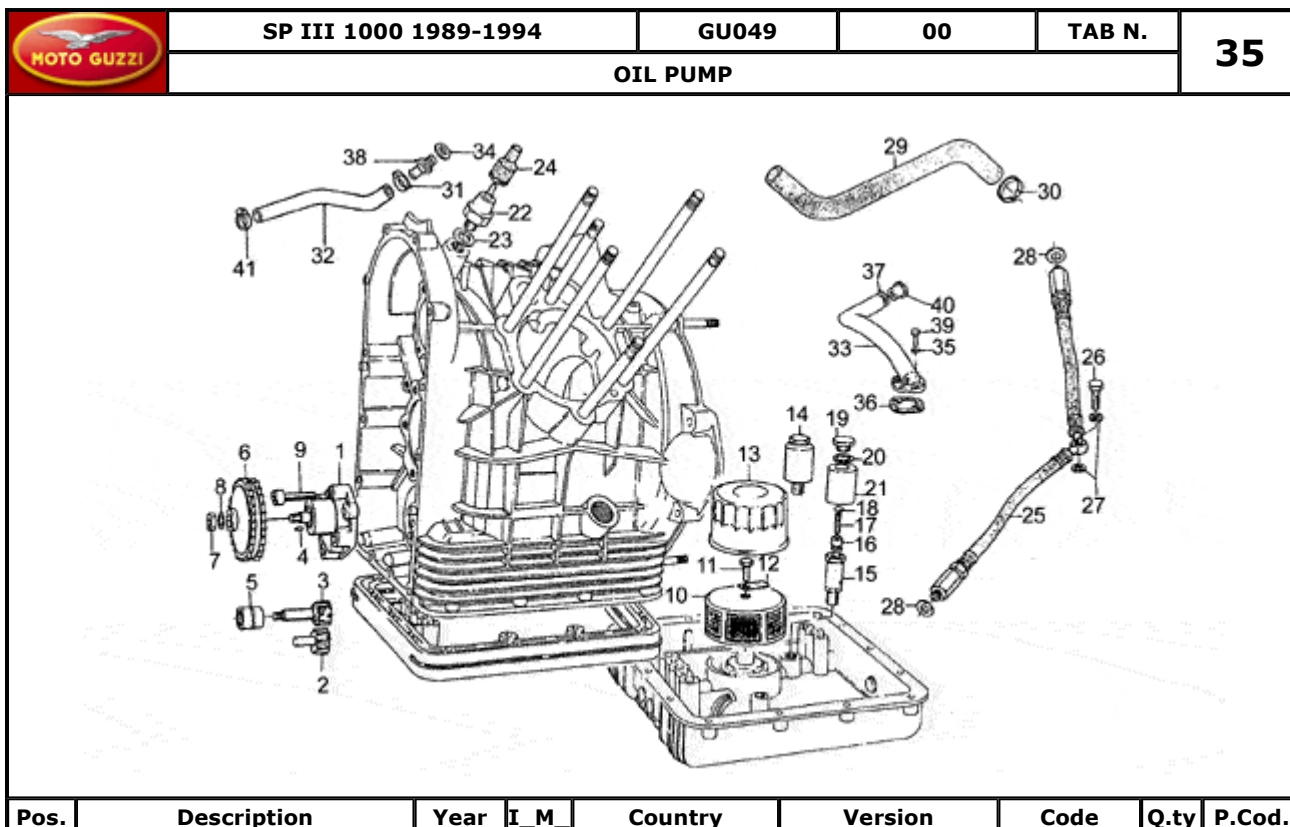

Pos.	Description	Year	I_M	Country	Version	Code	Q.ty	P.Cod.
1	Oil pump assy.	-	-	-	-	GU13146402	1	
2	Driven gear	-	-	-	-	GU13148400	1	
3	Drive gear	-	-	-	-	GU13147800	1	
4	Transmission key	-	-	-	-	GU13148300	1	
5	Roller bearing 10x22x20	-	-	-	-	GU92252210	1	
6	Oil pump gear	-	-	-	-	GU13147701	1	
7	Nut	-	-	-	-	GU92602308	1	
8	Spring washer	-	-	-	-	GU95120085	1	
9	Screw M8X30	-	-	-	-	GU98622430	4	
10	Oil filter	-	-	-	-	GU14152200	1	
11	Hex screw M6X16	-	-	-	-	GU98054316	1	
12	Plate	-	-	-	-	GU95187006	1	
13	Oil filter 61 mm	-	-	-	-	GU14153000	1	
14	Oil valve cpl.	-	-	-	-	GU14158200	1	
15	Valve body	-	-	-	-	GU10158701	1	
16	Piston	-	-	-	-	GU12150900	1	
17	Valve spring	-	-	-	-	GU94321072	1	
18	Bottom	-	-	-	-	GU12150700	1	
19	Plug	-	-	-	-	GU12159000	1	
20	Washer 14,5X20X1	-	-	-	-	GU95100523	3	
21	Cup	-	-	-	-	GU14158800	1	
22	Pressure sensor	-	-	-	-	GU17768750	1	
23	Gasket 12,25	-	-	-	-	GU12006400	1	
24	Cap	-	-	-	-	GU12717600	1	
25	Pipe	-	-	-	-	GU14153660	1	
26	Screw	-	-	-	-	GU95990037	5	
27	Gasket 8,25x15x1	-	-	-	-	GU12154200	2	
28	Gasket	-	-	-	-	GU25656102	2	
29	Pipe	-	-	-	-	GU28157450	1	
30	Hose clamp	-	-	-	-	GU28157850	1	
31	Hose clamp	-	-	-	-	GU12108400	2	
32	Pipe	-	-	-	-	GU28157560	2	
33	Breather pipe	-	-	-	-	GU28007250	1