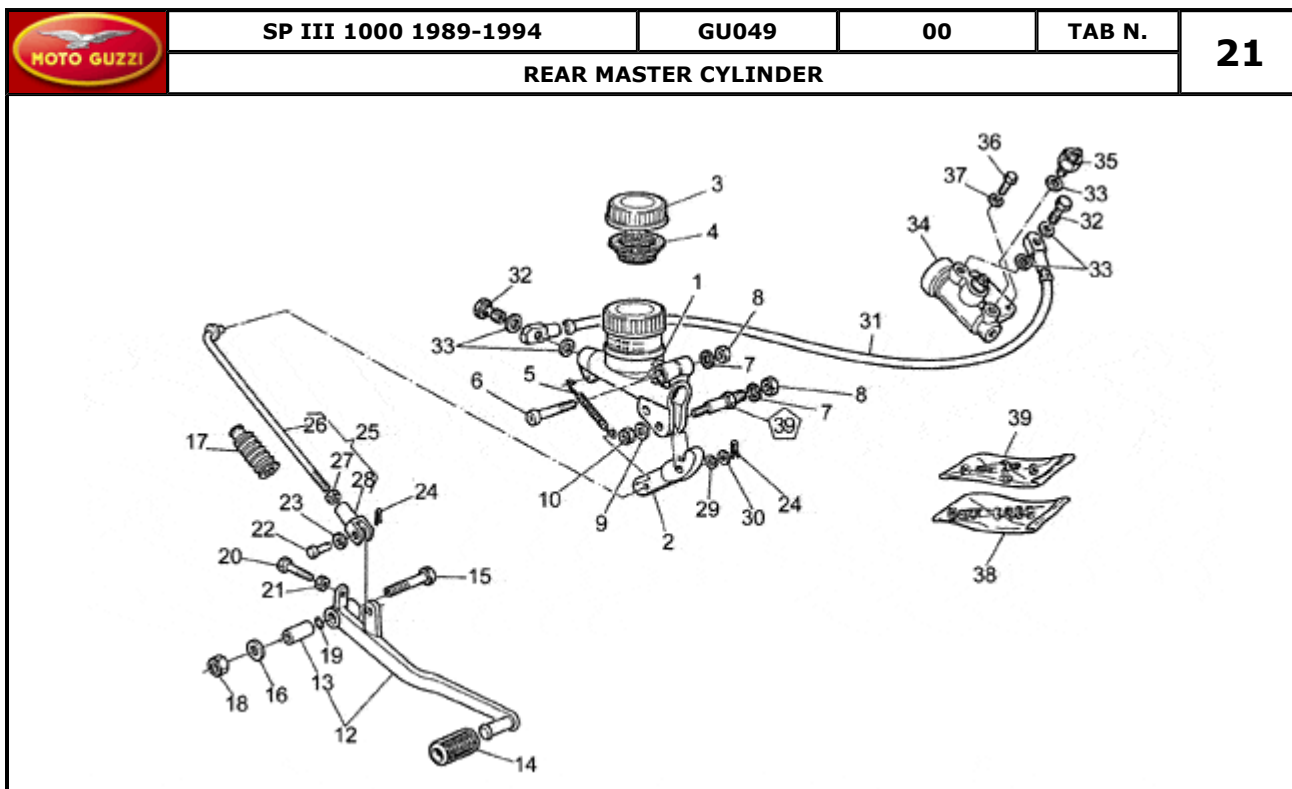

Pos.	Description	Year	I_M	Country	Version	Code	Q.ty	P.Cod.
1	Rear master cylinder	-	-	-	02699N-E- O1	GU29667000	1	
2	Pump control lever	-	-	-	-	GU17667551	1	
3	Cover	-	-	-	-	GU14661100	1	
4	Diaphragm	-	-	-	-	GU14661300	1	
5	Spring	-	-	-	-	GU17667651	1	
6	Screw M8X40	-	-	-	-	GU98620440	1	
7	Spring washer	-	-	-	-	GU95021108	2	
8	Nut M8X1,25	-	-	-	-	GU92602208	2	
9	Washer	-	-	-	-	GU95000206	1	
10	Nut M6x1	-	-	-	-	GU92630206	1	
12	Brake lever+bush	-	-	-	-	GU30676510	1	
13	Bush	-	-	-	-	GU28252010	1	
14	Rubber spacer	-	-	-	-	GU14251001	1	
15	Pin	-	-	-	-	GU17252350	1	
16	Washer	-	-	-	-	GU95100409	1	
17	Cap	-	-	-	-	GU17093850	1	
18	Nut	-	-	-	-	GU92701120	1	
19	O-ring	-	-	-	-	GU90706108	1	
20	Hex screw M6X20	-	-	-	-	GU98054320	1	
21	Nut	-	-	-	-	GU92602206	1	
22	Pin	-	-	-	-	GU95770265	1	
23	Washer	-	-	-	-	GU95129110	1	
24	Split pin	-	-	-	-	GU95500222	2	
25	Change gear tie rod compl.	-	-	-	-	GU17675050	1	
26	Tie rod	-	-	-	-	GU17675150	1	
27	Nut	-	-	-	-	GU92700073	1	
28	Coupling	-	-	-	-	GU95740171	1	
29	Spring washer	-	-	-	-	GU95129130	1	
30	Washer 7,5x13x1	-	-	-	-	GU95100173	1	
31	Pipe	-	-	-	-	GU28658560	1	
32	Oil pipe screw *	-	-	-	-	GU95990028	2	
33	Gasket	-	-	-	-	GU25656100	5