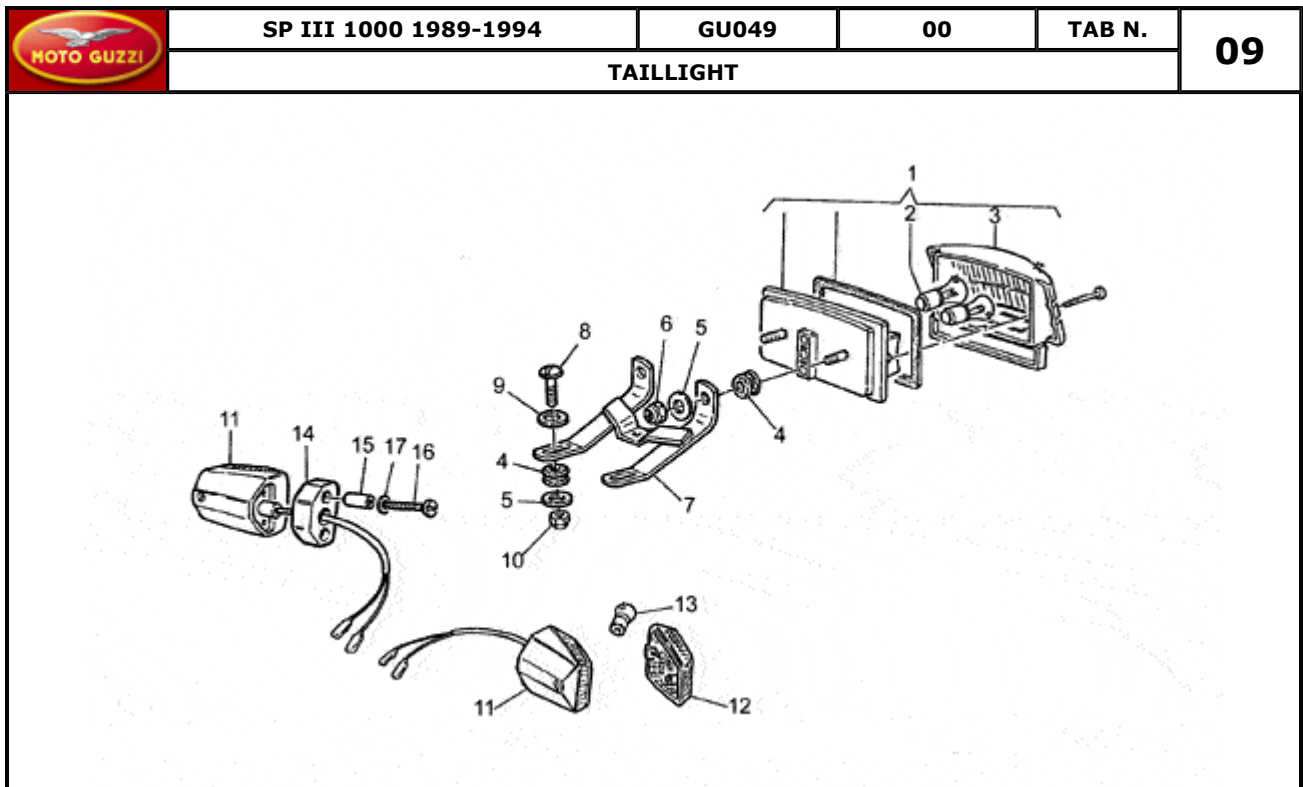

Pos.	Description	Year	I_M	Country	Version	Code	Q.ty	P.Cod.
1	Taillight	-	-	-	-	GU27740985	1	
2	Lamp 12V/5-21W	-	-	-	-	GU93450224	2	
3	Taillight lens	-	-	-	-	GU27741785	1	
4	Rubber spacer	-	-	-	-	GU93110060	7	
5	Washer 6,4x12x1,2	-	-	-	-	GU95100141	7	
6	Nut M6x1	-	-	-	-	GU92630106	2	
7	Rear headlight supp.	-	-	-	-	GU30474310	1	
8	Screw	-	-	-	-	GU98326016	3	
9	Washer	-	-	-	-	GU95000206	3	
10	Nut M6x1	-	-	-	-	GU92630206	3	
11	Front turn indicator	-	-	-	-	GU30750610	2	
12	Turn indicator lens	-	-	-	-	GU23753710	2	
13	Lamp 12V-10W	-	-	-	-	GU93450127	2	
14	Turn indicator	-	-	-	-	GU30751410	2	
15	Spacer	-	-	-	-	GU91180626	2	
16	Screw	-	-	-	-	GU99210445	2	
17	Washer 5,25x14x1,5	-	-	-	-	GU95100059	4