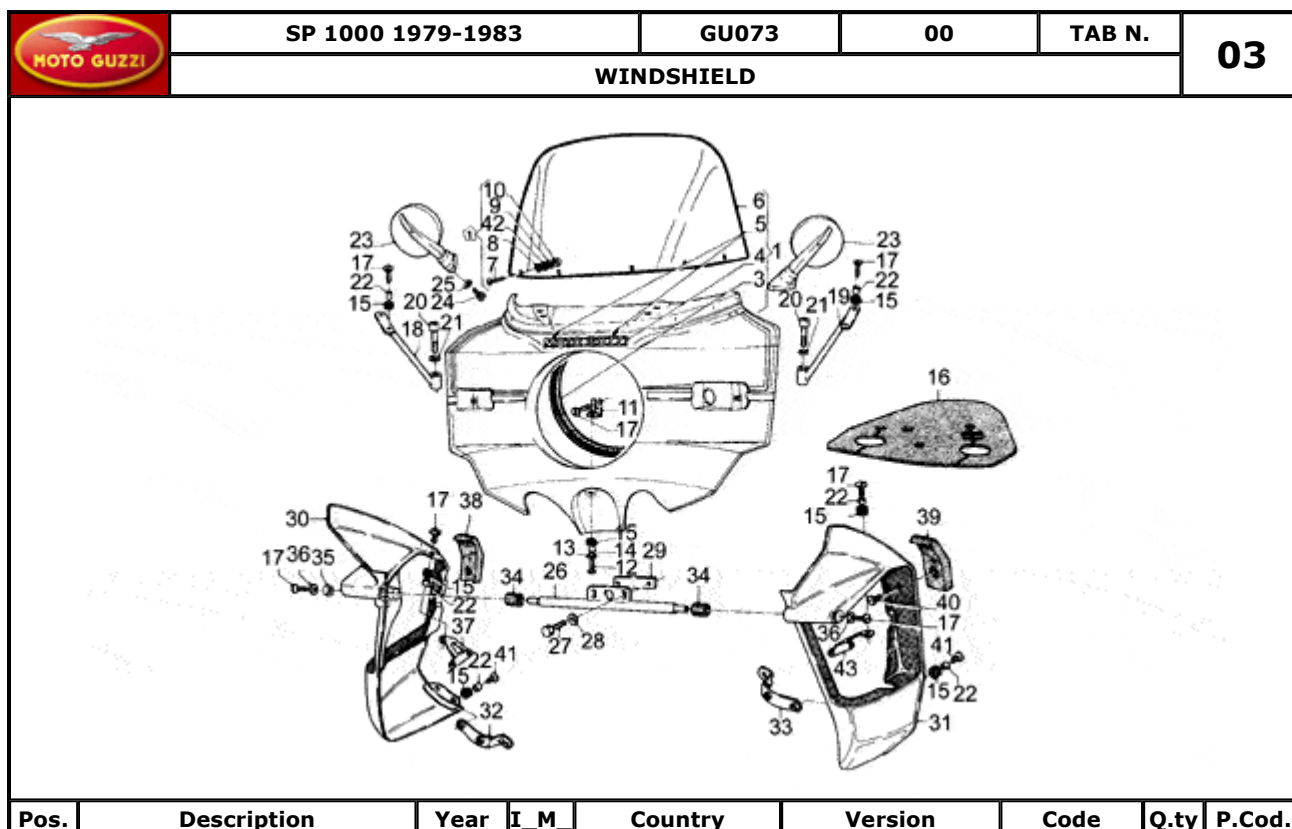

Pos.	Description	Year	I_M	Country	Version	Code	Q.ty	P.Cod.
1	Front fairing	-	-	-	-	GU17575442	1	
3	Gasket	-	-	-	-	GU17578960	1	
4	Name plate Moto Guzzi	-	-	-	-	GU39917300	1	
5	Clip	-	-	-	-	GU14105100	2	
6	Windscreen	-	-	-	-	GU17577261	1	
7	Screw	-	-	-	-	GU98260416	8	
8	Washer	-	-	-	-	GU14577850	8	
9	Washer	-	-	-	-	GU95007204	8	
10	Nut	-	-	-	-	GU92601004	8	
11	Fairing lower support	-	-	-	-	GU17578860	1	
12	Screw	-	-	-	-	GU98054314	1	
13	Washer	-	-	-	-	GU95000206	1	
14	Spacer	-	-	-	-	GU91180608	1	
15	Rubber spacer	-	-	-	-	GU91551085	11	
16	Protection	-	-	-	-	GU17571860	1	
17	Screw	-	-	-	-	GU98326016	10	
18	RH front fairing support	-	-	-	-	GU17578660	1	
19	LH front fairing support	-	-	-	-	GU17578661	1	
20	Screw	-	-	-	-	GU98072440	2	
21	Washer	-	-	-	-	GU95007208	2	
22	Spacer	-	-	-	-	GU91180607	8	
23	Rearview mirror	-	-	-	-	GU17769861	2	
24	Screw	-	-	-	-	GU98290513	4	
25	Washer	-	-	-	-	GU95007205	4	
26	Front fairing support	-	-	-	-	GU175708611	1	
27	Screw	-	-	-	-	GU98074420	2	
28	Washer	-	-	-	-	GU95007208	2	
29	Plate	-	-	-	-	GU17451750	1	
30	RH side panel	-	-	-	-	GU175703731	1	
31	LH side panel	-	-	-	-	GU175704731	1	
32	Plate	-	-	-	-	GU17571961	1	
33	LH front fairing support	-	-	-	-	GU175721611	1	
34	Protection	-	-	-	-	GU17573860	2