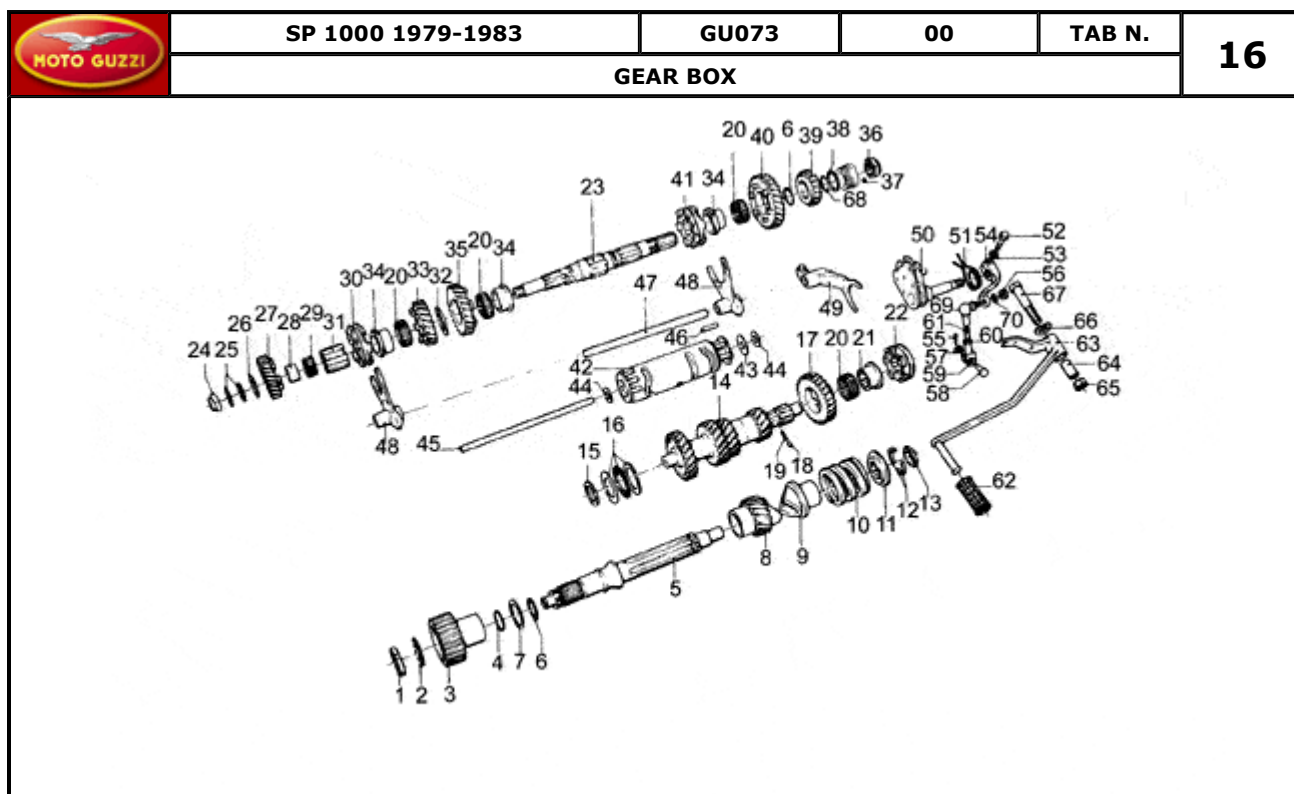

Pos.	Description	Year	I_M	Country	Version	Code	Q.ty	P.Cod.
1	Ring nut	-	-	-	-	GU93601022	1	
2	Washer 22x20x3,9	-	-	-	-	GU95028022	1	
3	Clutch gear	-	-	-	-	GU29999350	1	
4	O-ring 23,52x1,78	-	-	-	-	GU90706235	1	
5	Clutch shaft	-	-	-	-	GU14210702	1	
6	O-ring 20,24X2,62	-	-	-	-	GU90706203	2	
7	Oil-spreading washer 25,1x36x0,5	-	-	-	-	GU14218401	1	
8	Gear Z=17	-	-	-	-	GU14211110	1	
9	Hose	-	-	-	-	GU14211201	1	
10	Belleville spring	-	-	-	-	GU13211500	1	
11	Disc	-	-	-	-	GU14211600	1	
12	Half ring	-	-	-	-	GU12211700	2	
13	Spacer	-	-	-	-	GU14219401	1	
14	Primary gear shaft	-	-	-	-	GU14210513	1	
15	Thrust washer sp.2,1	-	-	-	-	GU18211051	1	
	Thrust washer sp.2,2	-	-	-	-	GU18211052	1	
	Thrust washer sp.2,4	-	-	-	-	GU18211054	1	
	Thrust washer sp.2	-	-	-	-	GU18211050	1	
16	Roller bearing	-	-	-	-	GU92258525	1	
17	Gear 5a Z=28	-	-	-	-	GU14212013	1	
18	Roller	-	-	-	-	GU92296750	1	
19	Spring	-	-	-	-	GU94321051	1	
20	Roller cage 30x35x13	-	-	-	-	GU92251030	4	
21	Bush 5a AP	-	-	-	-	GU14212210	1	
22	Sliding sleeve 5a	-	-	-	-	GU14231510	1	
23	Driven shaft	-	-	-	-	GU14213612	1	
24	Nut	-	-	-	-	GU14217410	1	
25	Shim 17,25x27x0,5	-	-	-	-	GU43083810	4	
26	Clearance washer 17,1x30	-	-	-	-	GU14215400	1	
27	Gear 4a Z=20	-	-	-	-	GU14215110	1	
28	Ring 4a	-	-	-	-	GU92259017	1	
29	Roller cage 4a A.S.	-	-	-	-	GU92251022	1