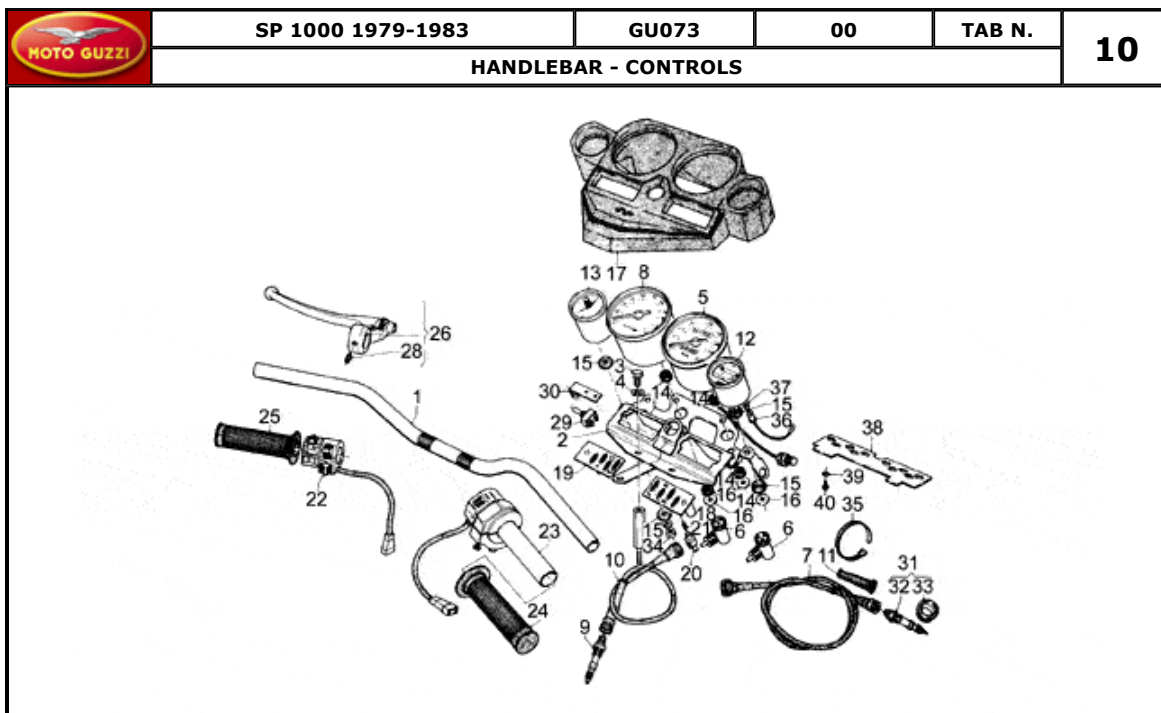

Pos.	Description	Year	I_M	Country	Version	Code	Q.ty	P.Cod.
1	Handlebar	-	-	-	-	GU30600310	1	
2	Instrument support	-	-	-	-	GU17764060	1	
3	Screw	-	-	-	-	GU98054418	2	
4	Washer	-	-	-	-	GU95000208	2	
5	Speedometer	-	-	-	-	GU17761560	1	
6	Gear 90°	-	-	-	-	GU17768360	2	
7	Speedometer transmission	-	-	-	-	GU12760400	1	
8	Tachometer	-	-	-	-	GU17767260	1	
9	Gear Z=14	-	-	-	-	GU14769200	1	
10	Rev counter transmission	-	-	-	-	GU19768100	1	
11	Sheath	-	-	-	-	GU17762200	2	
12	Voltmeter	-	-	-	-	GU17784960	1	
13	Clock assy.	-	-	-	-	GU29783061001	1	
14	Rubber spacer	-	-	-	-	GU17765560	10	
15	Rubber spacer	-	-	-	-	GU17783960	6	
16	Washer	-	-	-	-	GU95100060	5	
17	Cover	-	-	-	-	GU17766260	1	
18	RH indicators	-	-	-	-	GU14765855	1	
19	LH indicators	-	-	-	-	GU14765955	1	
20	Lampholder	-	-	-	-	GU14768655	8	
21	Lamp 12V-1,2W	-	-	-	-	GU93450140	8	
22	LH lights selector	-	-	-	-	GU18738062	1	
23	Throttle	-	-	-	-	GU14603455	1	
24	RH hand grip	-	-	-	-	GU14603500	1	
25	LH hand grip	-	-	-	-	GU14603000	1	
26	Clutch lever control	-	-	-	-	GU19605501	1	
28	Hex socket screw M6X18	-	-	-	-	GU98622318	1	
29	Switch	-	-	-	-	GU17745760	1	
30	Plate	-	-	-	-	GU17746360	1	
31	Gear Z5/11	-	-	-	-	GU14762510	1	
32	Pinion Z5	-	-	-	-	GU12763300	1	
33	Chain ring Z11	-	-	-	-	GU14766110	1	
34	Nut	-	-	-	-	GU92630105	2	
35	Hose clamp 2,4x92	-	-	-	-	GU49609601	4	
36	Lampholder	-	-	-	-	GU14768650	4	
37	Lamp 12v-3w	-	-	-	-	GU93450120	4	
38	Plate	-	-	-	-	GU14765355	1	
39	Washer	-	-	-	-	GU95001206	2	
40	Self-tap screw	-	-	-	-	GU99200513	2